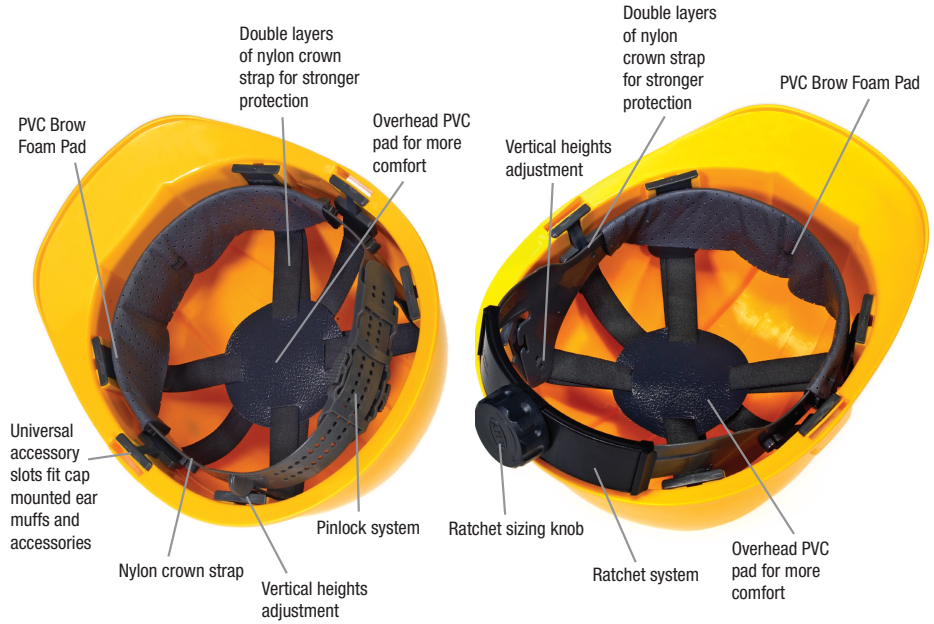

## Cap Style Hard Hats

4 Point Pinlock Suspension

4 Point Ratchet Suspension

6 Point Pinlock Suspension

6 Point Ratchet Suspension

## DURASHELL

**1404P/W**  
White Cap Style  
4 Point Pinlock Suspension

**1404P/Y**  
Yellow Cap Style  
4 Point Pinlock Suspension

**1404P/R**  
Red Cap Style  
4 Point Pinlock Suspension

**1406P/W**  
White Cap Style  
6 Point Pinlock Suspension