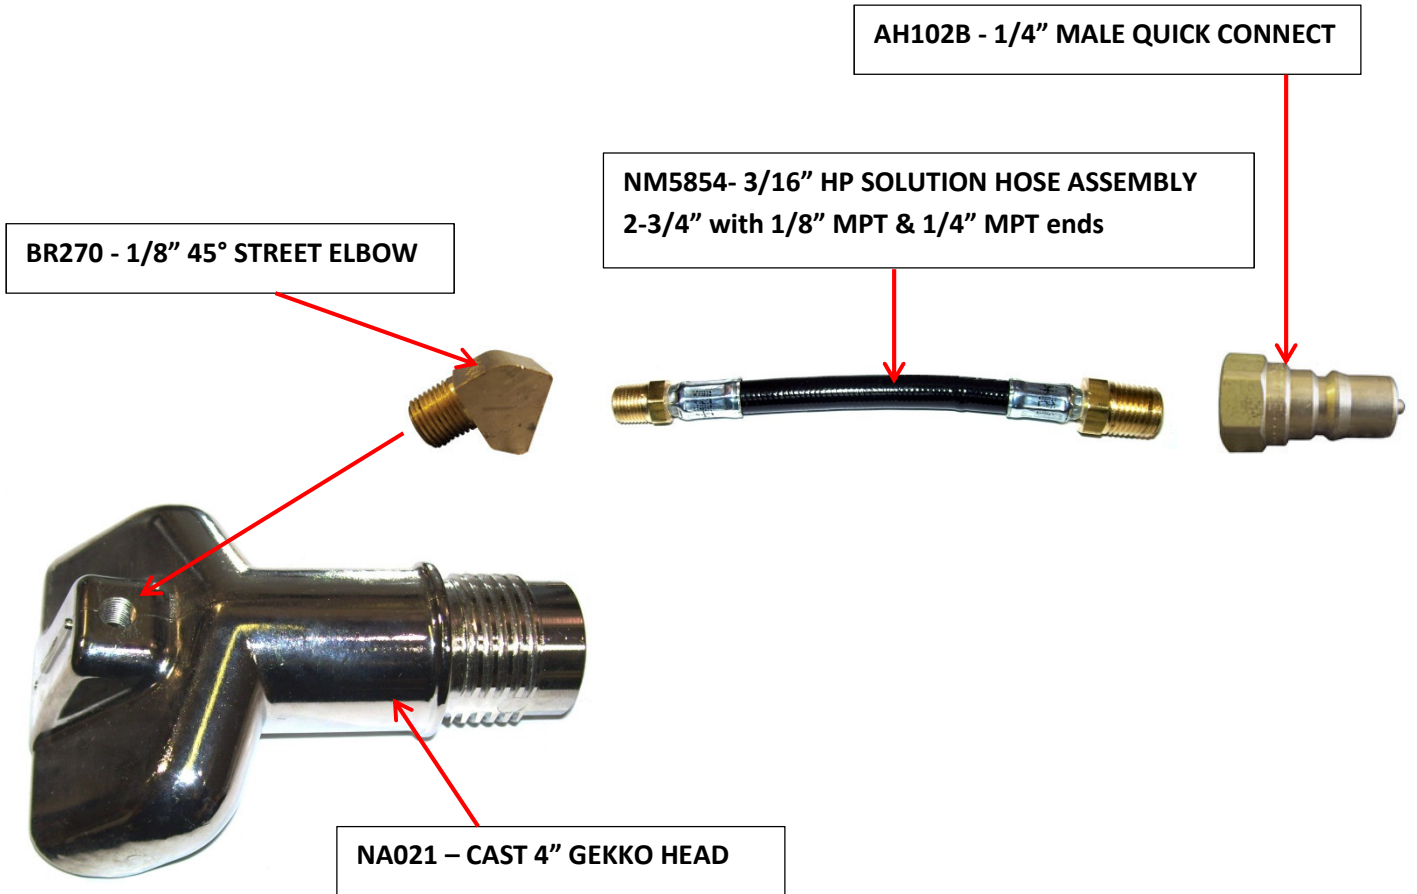

AR51D GEKKO 4" HEAD PARTS

Part #	Description	QTY
AR51D	Gekko 4" Head Complete	1
NA021	Cast 4" Gekko Head	1
AW17A	Boot Gekko 4" Head	1
NM5854	HP Solution Hose Assembly	1
AH102B	1/4" Male Quick Connect Brass	1
BR270	45° Elbow 1/8" Street Brass	1
B600	Spray Jet, Veejet 1/8" VV 1502 brass	1
NM5852	4-40 x 0.3125" Pan Head Machine Screw, SS	3

AR51D 4" GEKKO HEAD COMPLETE

AR51D GEKKO 4" HEAD PARTS

AR51D GEKKO 4" HEAD PARTS

B600 - 1/8" MPT BRASS VEEJET 1502

AW17A – BOOT 4" GEKKO HEAD