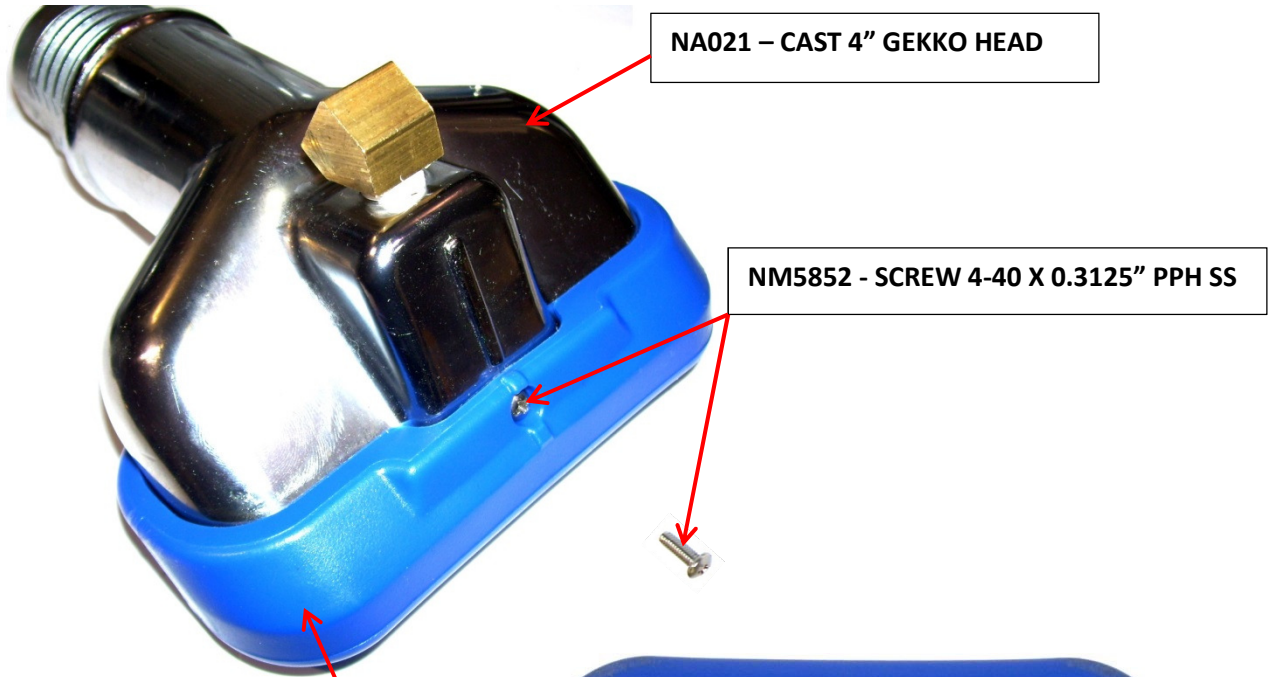

AR51D GEKKO 4" HEAD PARTS

Part #	Description	QTY
AR51D	Gekko 4" Head Complete	1
NA021	Cast 4" Gekko Head	1
AW17A	Boot Gekko 4" Head	1
NM5854	HP Solution Hose Assembly	1
AH102B	1/4" Male Quick Connect Brass	1
BR270	45° Elbow 1/8" Street Brass	1
B600	Spray Jet, Veejet 1/8" VV 1502 brass	1
NM5852	4-40 x 0.3125" Pan Head Machine Screw, SS	3

AR51D 4" GEKKO HEAD COMPLETE

AR51D GEKKO 4" HEAD PARTS

AR51D GEKKO 4" HEAD PARTS

B600 - 1/8" MPT BRASS VEEJET 1502

AW17A – BOOT 4" GEKKO HEAD