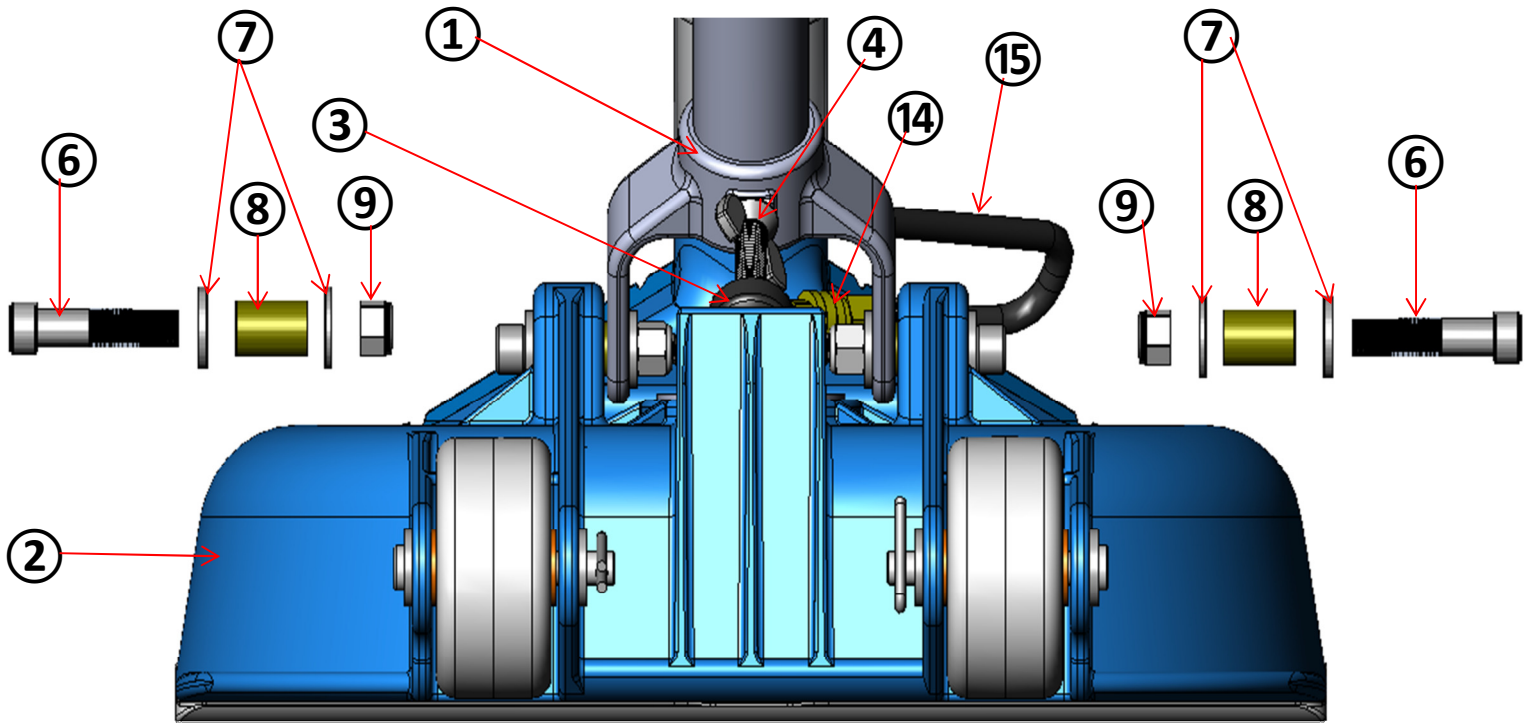

WHEELS & BASE DETAIL

WHEELS & BASE DETAIL

KEY#	PART #	DESCRIPTION	QTY
1	NM6008	HANDLE WELDMENT	1
2	NM6000	MAIN BODY	1
3	NM6010	HANDLE STOP SCREW ASSEMBLY	1
4	NM6020	HANDLE STOP WING NUT	1
5	PA191	NYLON SPACER WASHER	4
6	NM5780	SCREW 3/8-16 X 2" SOC HD SS	2
7	PA189	WASHER 3/8" FLAT SS	8
8	NM5770	BRONZE BUSHING 3/8" ID X 5/8" OD X 1"	2
9	NM4085	NUT 3/8-16 NYLOCK SS	2
10	NM6016	CLEVIS PIN	
11	NM6006	WHEEL	2
12	NM6014	FLANGED BEARING - BRONZE	4
13	NM6019	COTTER PIN – RESUSABLE R-PIN	2
14	NA034	QUICK CONNECT 1/8" FEMALE FLOW THRU	1
15	NM6026	SOLUTION HOSE ASSEMBLY	1