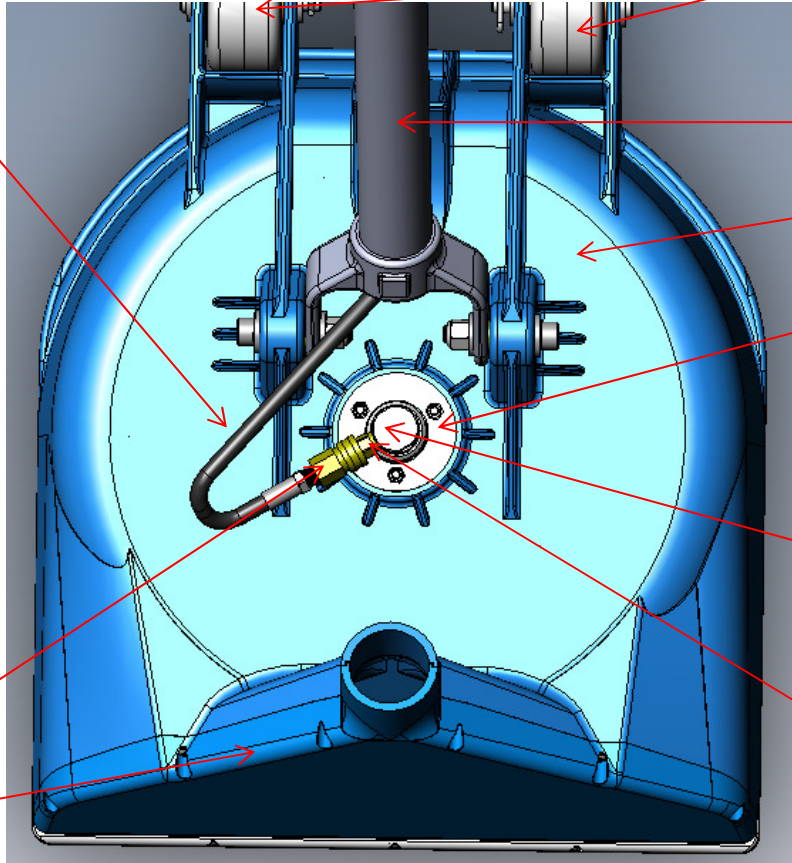

## HANDLE & BASE DETAIL

KEY#	PART #	DESCRIPTION	QTY
1	NM6008	HANDLE WELDMENT	1
2	NM6000	MAIN BODY	1
3	NM6002	VAC FRONT	1
4	NM6004	GLIDE	1
5	PHY068-193	VAC HOSE 2" CLEAR – PER FOOT (25")	2.1
6	PA051	HOSE CLAMP 2"	2
7	NM6012	SCREW 6-18 THREAD FORMING	9
8	NM5435	SCREW 6-32 X 7/16" PPH SS	6
9	NM5780	SCREW 3/8-16 X 2" SOC HD SS	2
10	PA189	WASHER 3/8" FLAT SS	4
11	NM5770	BRONZE BUSHING 3/8" ID X 5/8" OD X 1"	2
12	NM4085	NUT 3/8-16 NYLOCK SS	2
13	NM6010	HANDLE STOP SCREW ASSEMBLY	1
14	NM6020	HANDLE STOP WING NUT	1
15	LBAW115F	LABEL CX15 FRONT	1
16	NA034	QUICK CONNECT 1/8" FEMALE FLOW THRU	1
17	NM5645	ROTARY WASHER WITH PEM NUTS	1
18	NM6026	SOLUTION HOSE ASSEMBLY	1

# WHEELS & BASE DETAIL

## WHEELS & BASE DETAIL

KEY#	PART #	DESCRIPTION	QTY
1	NM6008	HANDLE WELDMENT	1
2	NM6000	MAIN BODY	1
3	NM6010	HANDLE STOP SCREW ASSEMBLY	1
4	NM6020	HANDLE STOP WING NUT	1
5	PA191	NYLON SPACER WASHER	4
6	NM5780	SCREW 3/8-16 X 2" SOC HD SS	2
7	PA189	WASHER 3/8" FLAT SS	8
8	NM5770	BRONZE BUSHING 3/8" ID X 5/8" OD X 1"	2
9	NM4085	NUT 3/8-16 NYLOCK SS	2
10	NM6016	CLEVIS PIN	
11	NM6006	WHEEL	2
12	NM6014	FLANGED BEARING - BRONZE	4
13	NM6019	COTTER PIN – RESUSABLE R-PIN	2
14	NA034	QUICK CONNECT 1/8" FEMALE FLOW THRU	1
15	NM6026	SOLUTION HOSE ASSEMBLY	1

# SWIVEL & BASE DETAIL

TOP VIEW

BOTTOM VIEW