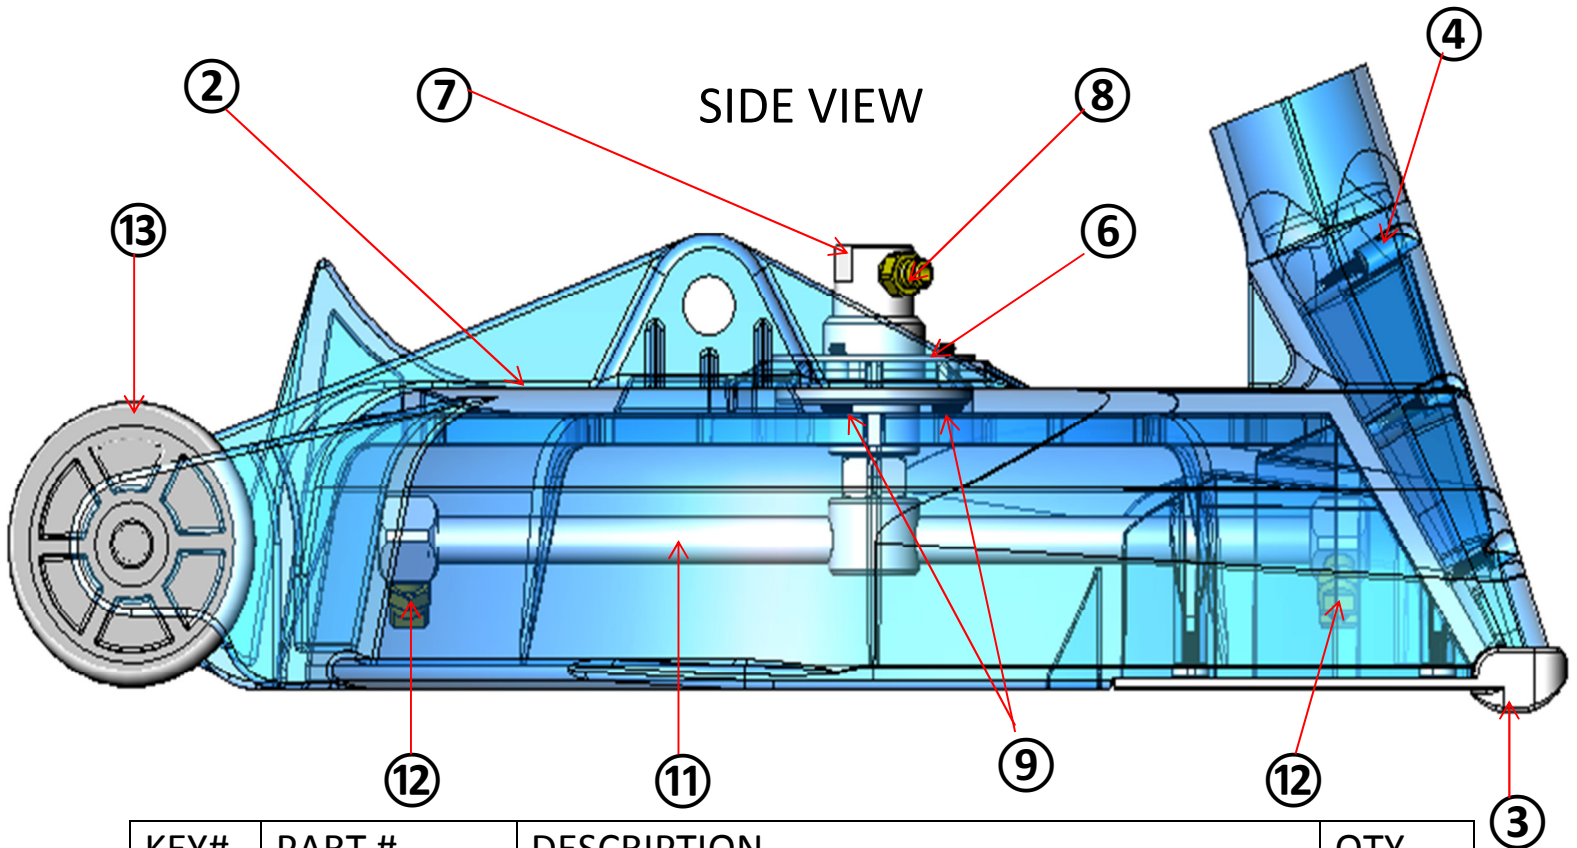

# SWIVEL & BASE DETAIL

TOP VIEW

BOTTOM VIEW

# SWIVEL & BASE DETAIL

KEY#	PART #	DESCRIPTION	QTY
1	NM6008	HANDLE WELDMENT	1
2	NM6000	MAIN BODY	1
3	NM6004	GLIDE	1
4	NM6002	VAC FRONT	1
5	NM6026	SOLUTION HOSE ASSEMBLY	1
6	NM5645	ROTARY WASHER WITH PEM NUTS	1
7	NX105	SWIVEL	1
8	PKLF01	QUICK CONNECT 1/8" MALE FLOW THRU	1
9	NM5642	SCREW 10-32 X .625" PHP SS	3
10	NM5435	SCREW 6-32 X 7/16" PHP SS	6
11	NM6022	JET BAR - RESIDENTIAL	1
11	NM6024	JET BAR - COMMERCIAL	1
12	B344	VEEJET 1/8" SS 11002 - RESIDENTIAL	1
12	B630	VEEJET 1/8" SS 1502 - COMMERCIAL	1
13	NM6006	WHEEL	2
14	NA034	QUICK CONNECT 1/8" FEMALE FLOW THRU	1