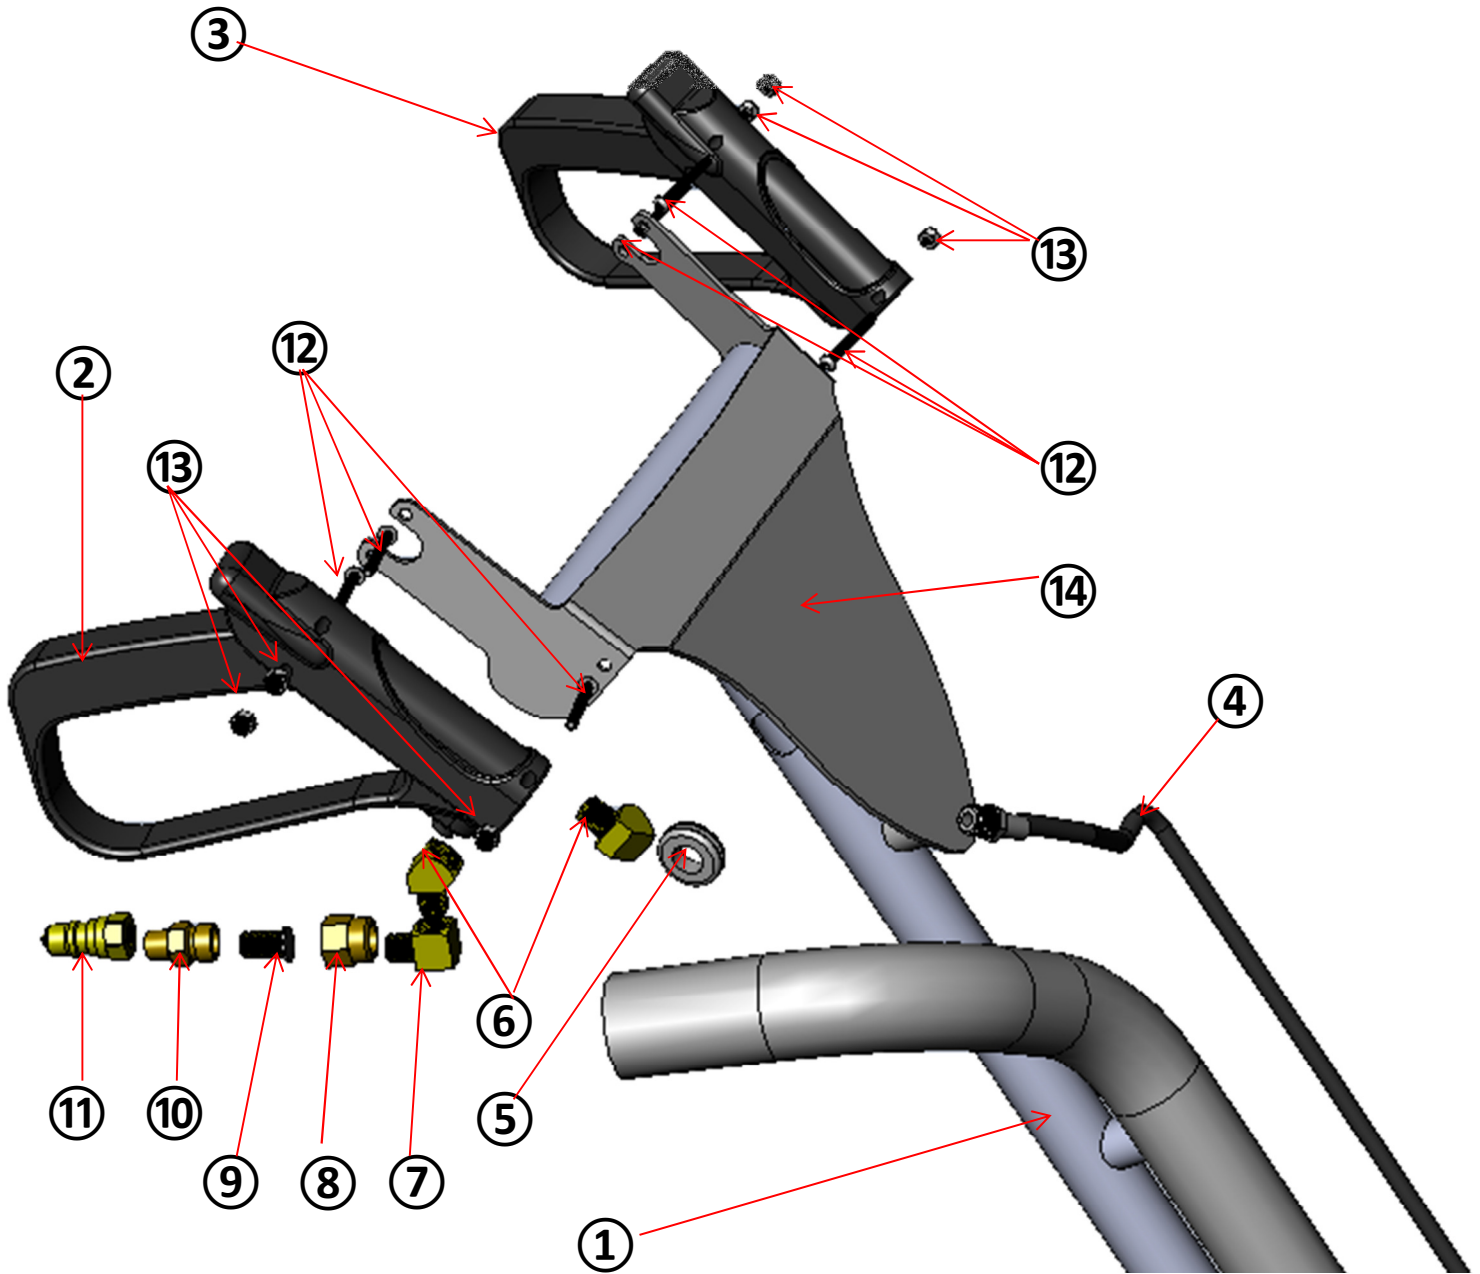

# RIGHT SIDE VIEW

## RIGHT SIDE VIEW

KEY#	PART #	DESCRIPTION	QTY
1	NM6008	HANDLE WELDMENT	1
2	NM6026	SOLUTION HOSE ASSEMBLY	1
3	PA051	HOSE CLAMP 2"	2
4	PHY068-193	VACUUM HOSE 2" CLEAR – PER FOOT (25")	2.1
5	NM6010	HANDLE STOP SCREW ASSEMBLY	1
6	NM6020	HANDLE STOP WING NUT	1
7	NM5645	ROTARY WASHER WITH PEM NUTS	1
8	NX105	SWIVEL	1
9	PKLF01	QUICK CONNECT 1/8" MALE FLOW THRU	1
10	NM5642	SCREW 10-32 X .625" PHP SS	3
11	NM6022	JET BAR - RESIDENTIAL	1
11	NM6024	JET BAR - COMMERCIAL	1
12	B344	VEEJET 1/8" SS – 11002 RESIDENTIAL	2
12	B630	VEEJET 1/8" SS – 1502 COMMERCIAL	2
13	NM6000	MAIN BODY	1
14	NM6002	VAC FRONT	1
15	NM6004	GLIDE	1
16	NM6012	SCREW 6-18 THREAD FORMING	9
17	NM5435	SCREW 6-32 X 7/16" PPH SS	6
18	NM6006	WHEEL	2
19	NA031B	PLASTIC GUN HANDLE – NO VALVE	1
20	100010	SPRAY GUN	1
21	NA034	QUICK CONNECT 1/8" FEMALE FLOW THRU	1

# HANDLE & SPRAY GUN DETAIL

## HANDLE & SPRAY GUN DETAIL

KEY#	PART #	DESCRIPTION	QTY
1	NM6008	HANDLE WELDMENT	1
2	100010	SPRAY GUN	1
3	NA031B	PLASTIC GUN HANDLE – NO VALVE	1
4	NM6026	SOLUTION HOSE ASSEMBLY	1
5	NM5778	GROMMET	1
6	BR272	1/4" 45° STREET ELBOW M-F	2
7	BR282	1/4" 90° STREET ELBOW M-F	1
8	NA0804	FILTER ADAPTER	1
9	NA0803	FILTER SCREEN	1
10	NA0802	FILTER BODY	1
11	AH102B	1/4" MALE QUICK CONNECT	1
12	NM4080	SCREW 10-32 X 1-5/8" BH SOC SS	6
13	NM4028	NUT 10-32 NYLOCK ZINC PLATED	6
14	LBAWE115H	LABEL CX-15 HANDLE	1