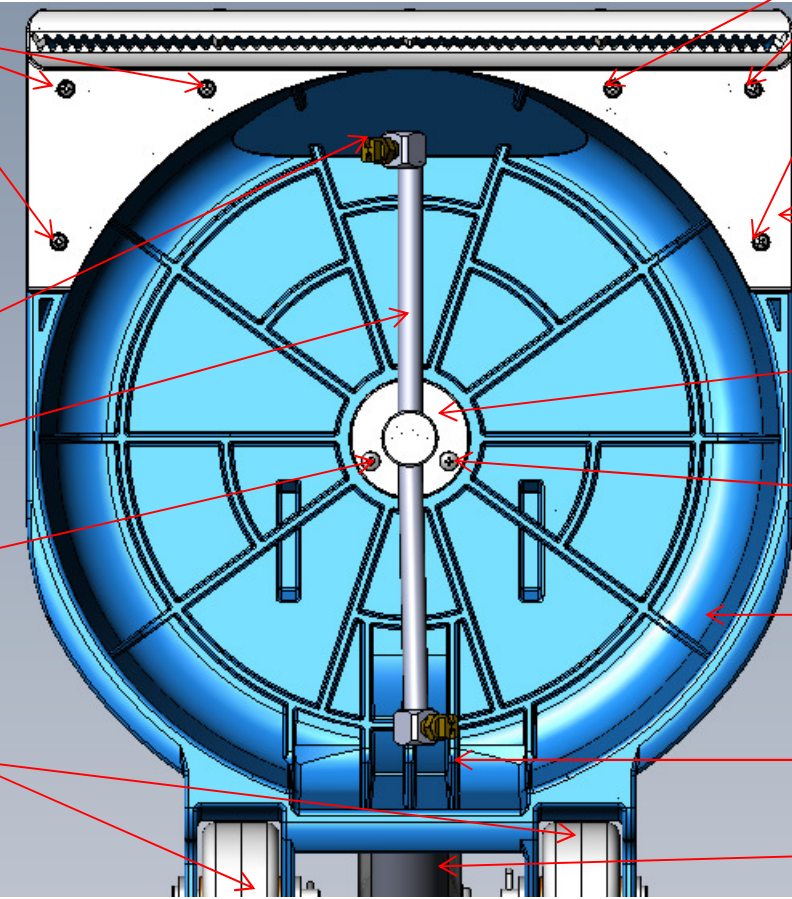

## HANDLE & BASE DETAIL

KEY#	PART #	DESCRIPTION	QTY
1	NM6008	HANDLE WELDMENT	1
2	NM6000	MAIN BODY	1
3	NM6002	VAC FRONT	1
4	NM6004	GLIDE	1
5	PHY068-193	VAC HOSE 2" CLEAR – PER FOOT (25")	2.1
6	PA051	HOSE CLAMP 2"	2
7	NM6012	SCREW 6-18 THREAD FORMING	9
8	NM5435	SCREW 6-32 X 7/16" PPH SS	6
9	NM5780	SCREW 3/8-16 X 2" SOC HD SS	2
10	PA189	WASHER 3/8" FLAT SS	4
11	NM5770	BRONZE BUSHING 3/8" ID X 5/8" OD X 1"	2
12	NM4085	NUT 3/8-16 NYLOCK SS	2
13	NM6010	HANDLE STOP SCREW ASSEMBLY	1
14	NM6020	HANDLE STOP WING NUT	1
15	LBAW115F	LABEL CX15 FRONT	1
16	NA034	QUICK CONNECT 1/8" FEMALE FLOW THRU	1
17	NM5645	ROTARY WASHER WITH PEM NUTS	1
18	NM6026	SOLUTION HOSE ASSEMBLY	1

## WHEELS & BASE DETAIL

KEY#	PART #	DESCRIPTION	QTY
1	NM6008	HANDLE WELDMENT	1
2	NM6000	MAIN BODY	1
3	NM6010	HANDLE STOP SCREW ASSEMBLY	1
4	NM6020	HANDLE STOP WING NUT	1
5	PA191	NYLON SPACER WASHER	4
6	NM5780	SCREW 3/8-16 X 2" SOC HD SS	2
7	PA189	WASHER 3/8" FLAT SS	8
8	NM5770	BRONZE BUSHING 3/8" ID X 5/8" OD X 1"	2
9	NM4085	NUT 3/8-16 NYLOCK SS	2
10	NM6016	CLEVIS PIN	
11	NM6006	WHEEL	2
12	NM6014	FLANGED BEARING - BRONZE	4
13	NM6019	COTTER PIN – RESUSABLE R-PIN	2
14	NA034	QUICK CONNECT 1/8" FEMALE FLOW THRU	1
15	NM6026	SOLUTION HOSE ASSEMBLY	1

# SWIVEL & BASE DETAIL

TOP VIEW

BOTTOM VIEW

# SWIVEL & BASE DETAIL

KEY#	PART #	DESCRIPTION	QTY
1	NM6008	HANDLE WELDMENT	1
2	NM6000	MAIN BODY	1
3	NM6004	GLIDE	1
4	NM6002	VAC FRONT	1
5	NM6026	SOLUTION HOSE ASSEMBLY	1
6	NM5645	ROTARY WASHER WITH PEM NUTS	1
7	NX105	SWIVEL	1
8	PKLF01	QUICK CONNECT 1/8" MALE FLOW THRU	1
9	NM5642	SCREW 10-32 X .625" PHP SS	3
10	NM5435	SCREW 6-32 X 7/16" PHP SS	6
11	NM6022	JET BAR - RESIDENTIAL	1
11	NM6024	JET BAR - COMMERCIAL	1
12	B344	VEEJET 1/8" SS 11002 - RESIDENTIAL	1
12	B630	VEEJET 1/8" SS 1502 - COMMERCIAL	1
13	NM6006	WHEEL	2
14	NA034	QUICK CONNECT 1/8" FEMALE FLOW THRU	1