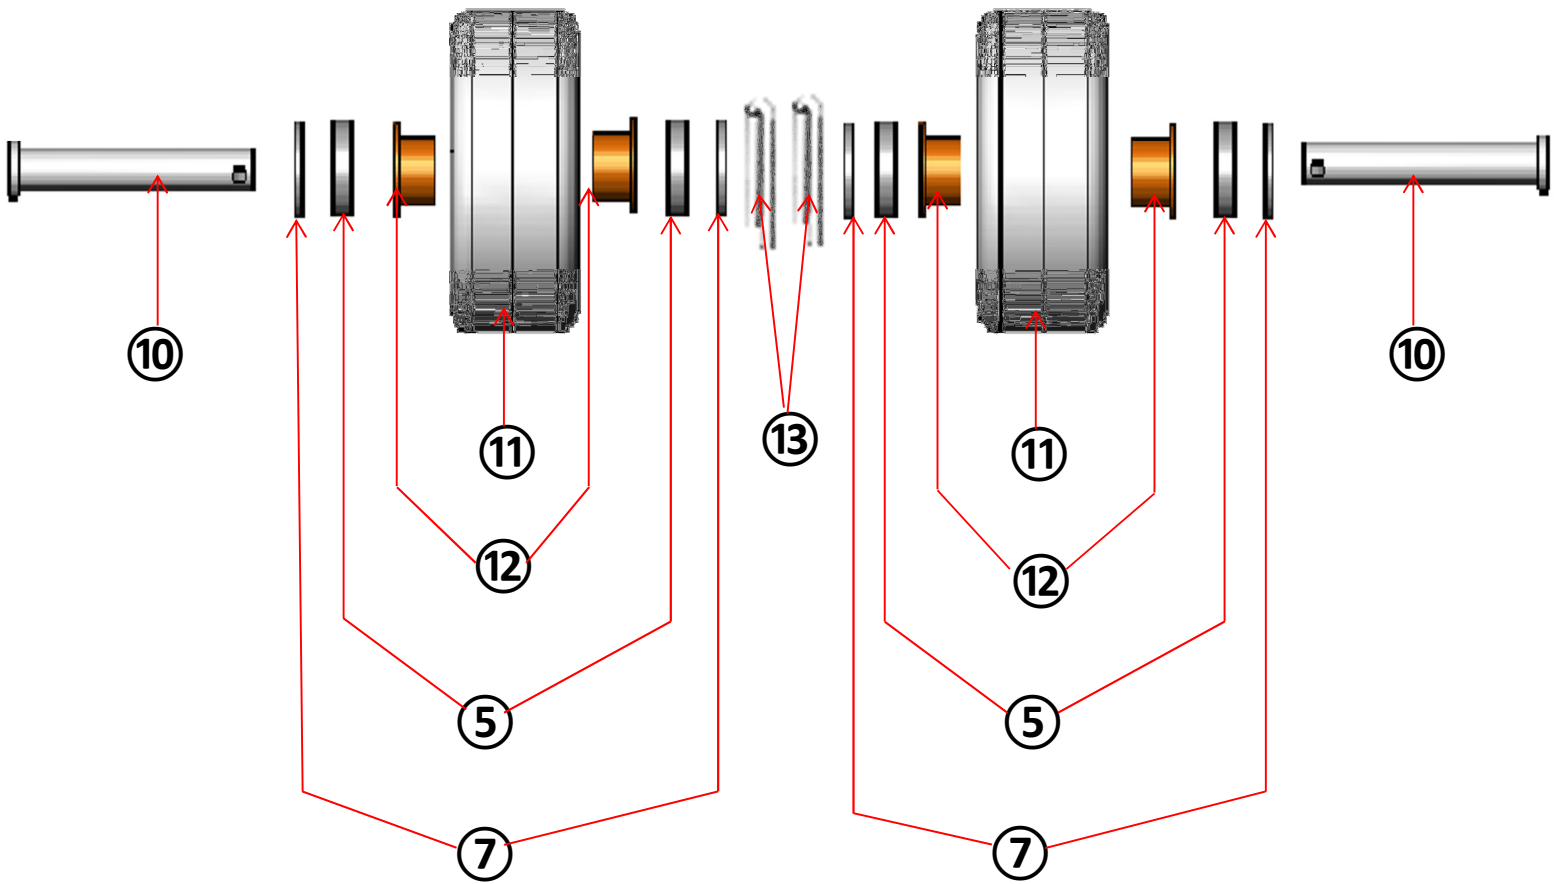

WHEELS & BASE DETAIL

WHEELS & BASE DETAIL

KEY#	PART #	DESCRIPTION	QTY
1	NM6008	HANDLE WELDMENT	1
2	NM6000	MAIN BODY	1
3	NM6010	HANDLE STOP SCREW ASSEMBLY	1
4	NM6020	HANDLE STOP WING NUT	1
5	PA191	NYLON SPACER WASHER	4
6	NM5780	SCREW 3/8-16 X 2" SOC HD SS	2
7	PA189	WASHER 3/8" FLAT SS	8
8	NM5770	BRONZE BUSHING 3/8" ID X 5/8" OD X 1"	2
9	NM4085	NUT 3/8-16 NYLOCK SS	2
10	NM6016	CLEVIS PIN	
11	NM6006	WHEEL	2
12	NM6014	FLANGED BEARING - BRONZE	4
13	NM6019	COTTER PIN – RESUSABLE R-PIN	2
14	NA034	QUICK CONNECT 1/8" FEMALE FLOW THRU	1
15	NM6026	SOLUTION HOSE ASSEMBLY	1