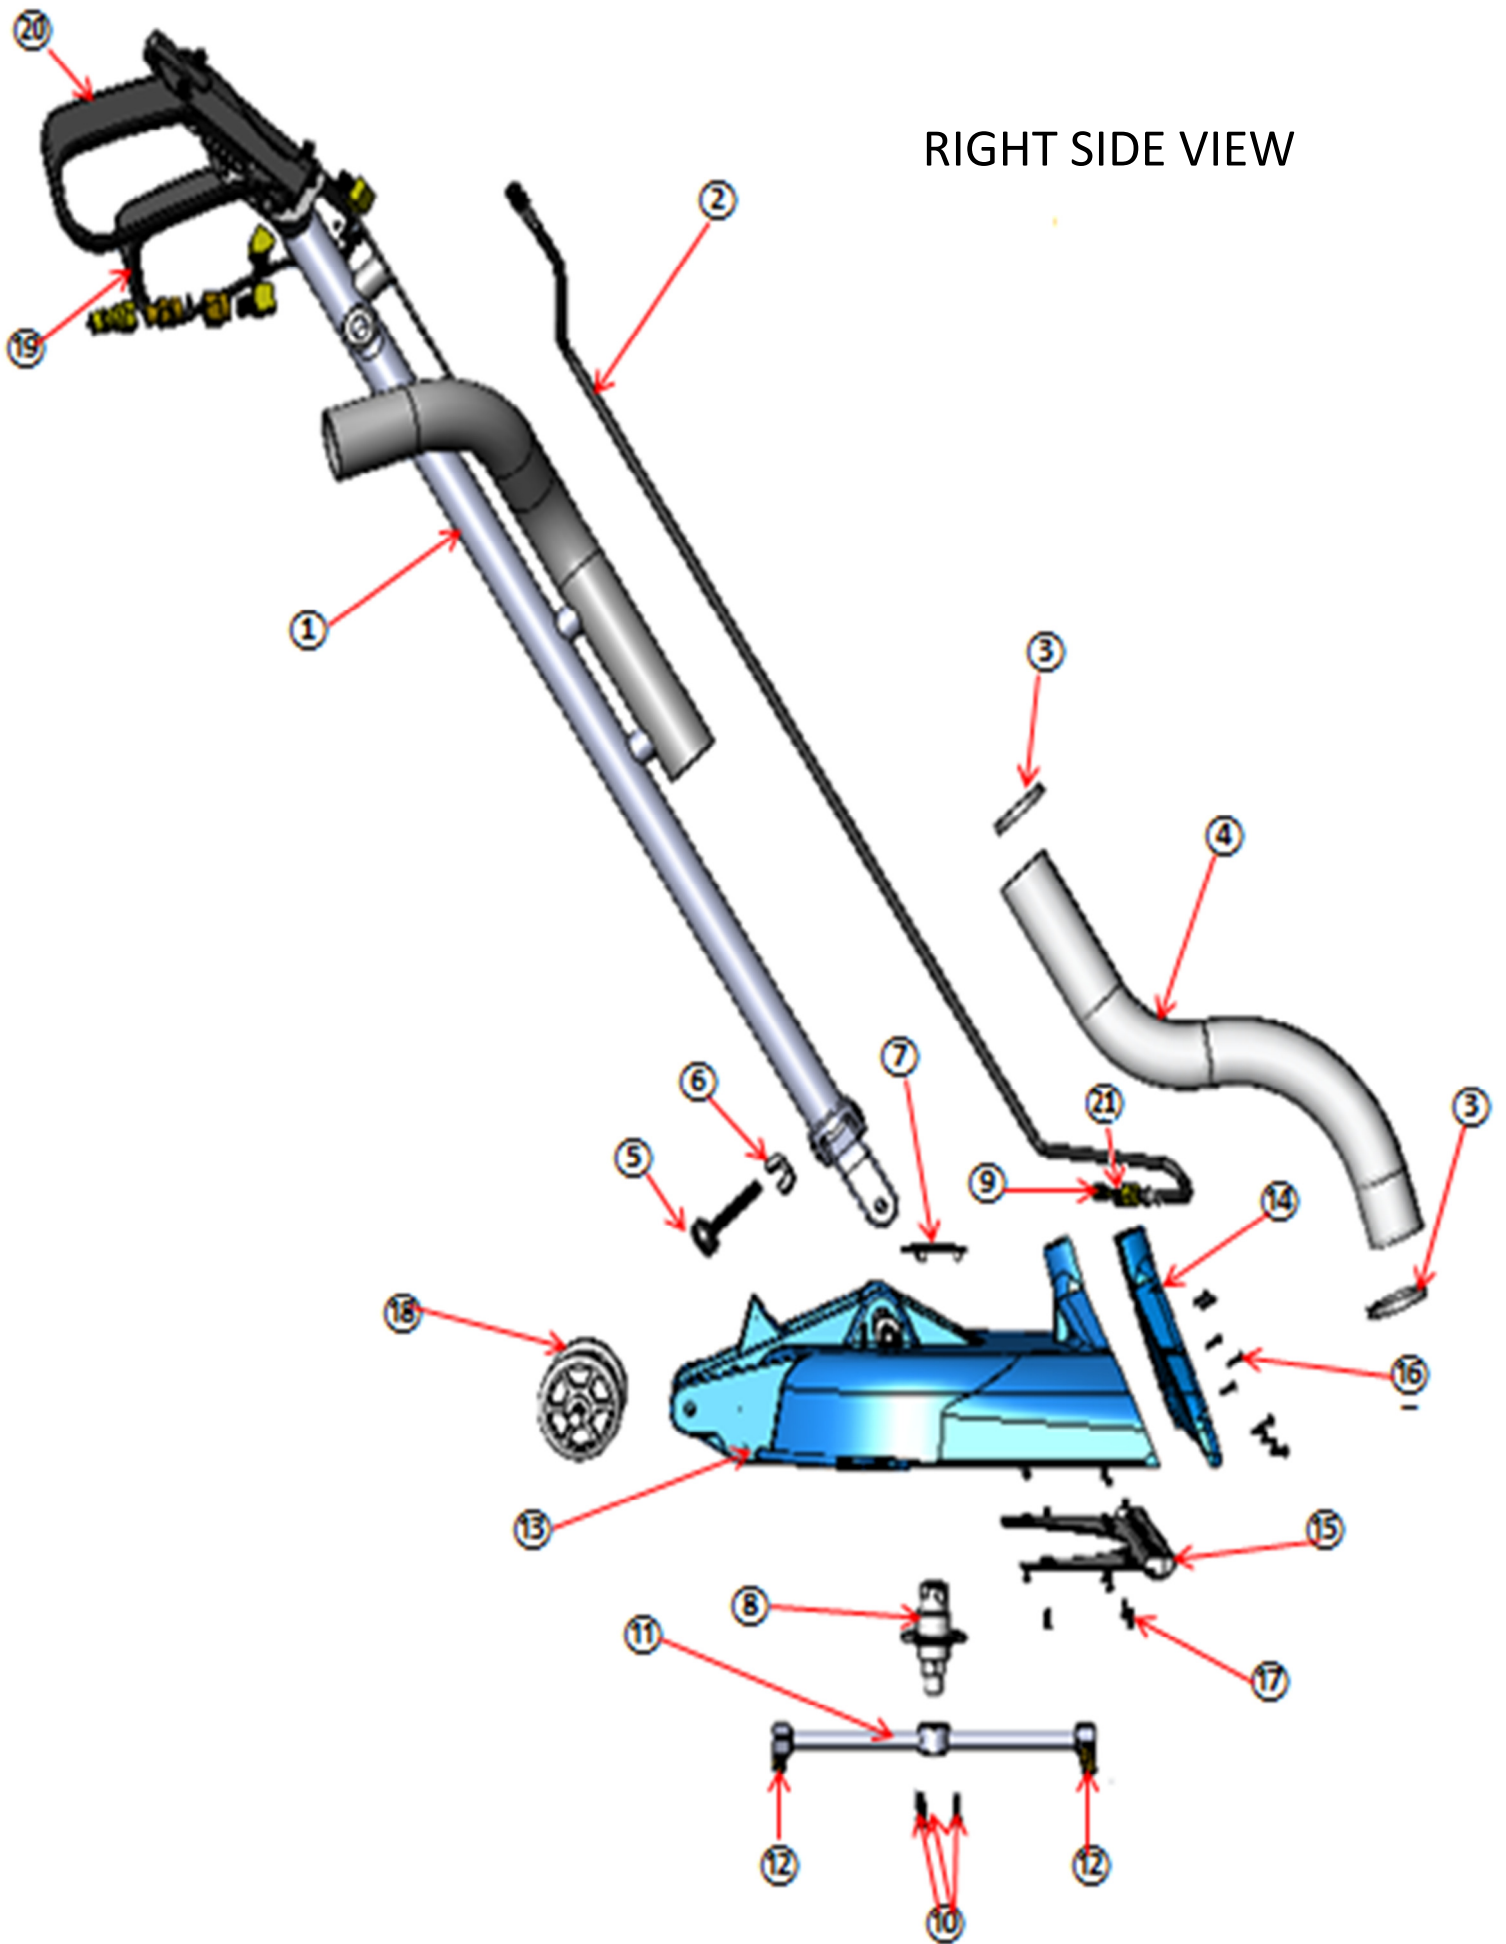

# RIGHT SIDE VIEW

## RIGHT SIDE VIEW

KEY#	PART #	DESCRIPTION	QTY
1	NM6008	HANDLE WELDMENT	1
2	NM6026	SOLUTION HOSE ASSEMBLY	1
3	PA051	HOSE CLAMP 2"	2
4	PHY068-193	VACUUM HOSE 2" CLEAR – PER FOOT (25")	2.1
5	NM6010	HANDLE STOP SCREW ASSEMBLY	1
6	NM6020	HANDLE STOP WING NUT	1
7	NM5645	ROTARY WASHER WITH PEM NUTS	1
8	NX105	SWIVEL	1
9	PKLF01	QUICK CONNECT 1/8" MALE FLOW THRU	1
10	NM5642	SCREW 10-32 X .625" PHP SS	3
11	NM6022	JET BAR - RESIDENTIAL	1
11	NM6024	JET BAR - COMMERCIAL	1
12	B344	VEEJET 1/8" SS – 11002 RESIDENTIAL	2
12	B630	VEEJET 1/8" SS – 1502 COMMERCIAL	2
13	NM6000	MAIN BODY	1
14	NM6002	VAC FRONT	1
15	NM6004	GLIDE	1
16	NM6012	SCREW 6-18 THREAD FORMING	9
17	NM5435	SCREW 6-32 X 7/16" PPH SS	6
18	NM6006	WHEEL	2
19	NA031B	PLASTIC GUN HANDLE – NO VALVE	1
20	100010	SPRAY GUN	1
21	NA034	QUICK CONNECT 1/8" FEMALE FLOW THRU	1

## HANDLE & SPRAY GUN DETAIL

KEY#	PART #	DESCRIPTION	QTY
1	NM6008	HANDLE WELDMENT	1
2	100010	SPRAY GUN	1
3	NA031B	PLASTIC GUN HANDLE – NO VALVE	1
4	NM6026	SOLUTION HOSE ASSEMBLY	1
5	NM5778	GROMMET	1
6	BR272	1/4" 45° STREET ELBOW M-F	2
7	BR282	1/4" 90° STREET ELBOW M-F	1
8	NA0804	FILTER ADAPTER	1
9	NA0803	FILTER SCREEN	1
10	NA0802	FILTER BODY	1
11	AH102B	1/4" MALE QUICK CONNECT	1
12	NM4080	SCREW 10-32 X 1-5/8" BH SOC SS	6
13	NM4028	NUT 10-32 NYLOCK ZINC PLATED	6
14	LBAWE115H	LABEL CX-15 HANDLE	1

# WHEELS & BASE DETAIL