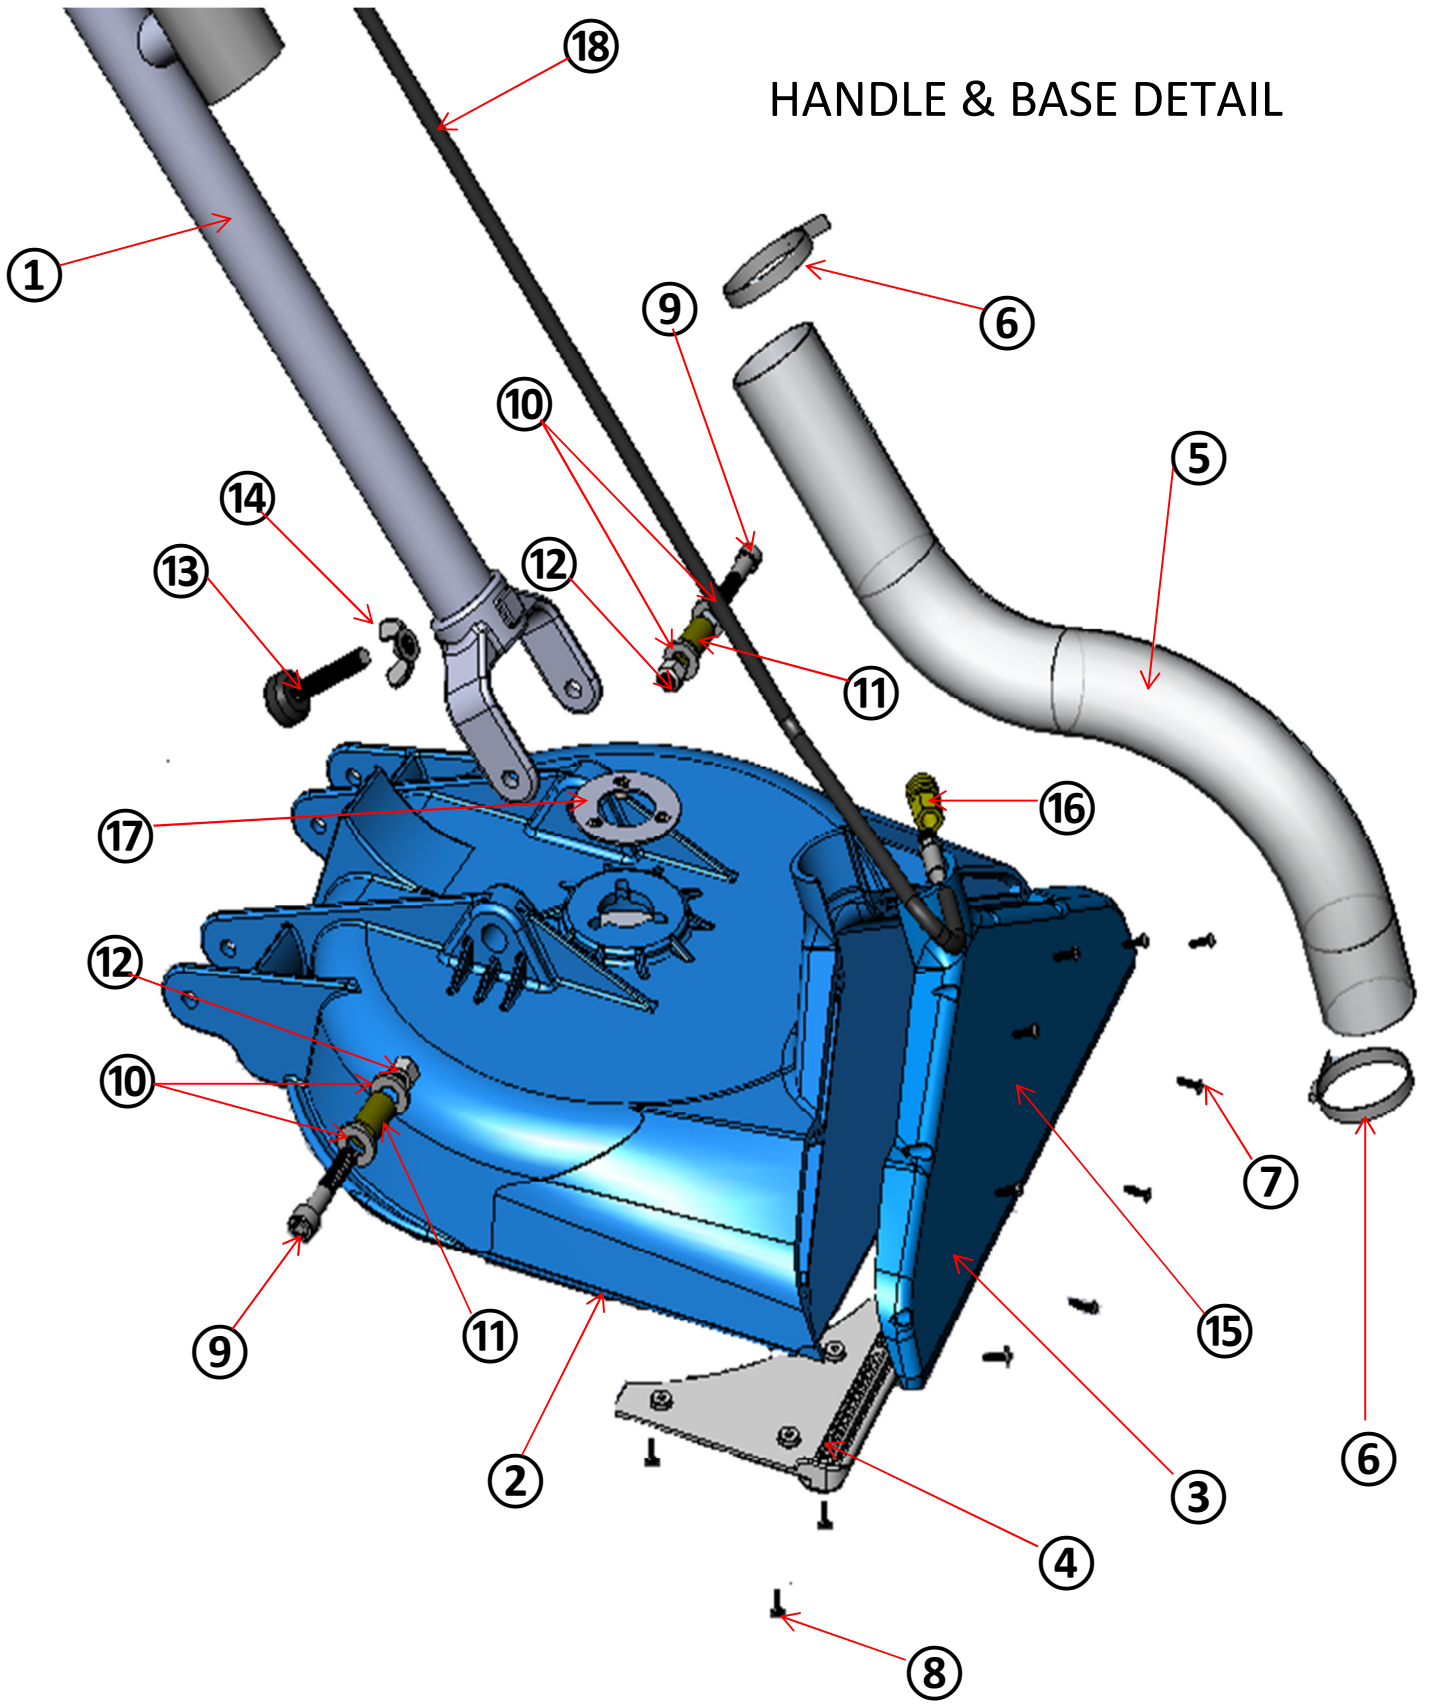

## RIGHT SIDE VIEW

KEY#	PART #	DESCRIPTION	QTY
1	NM6008	HANDLE WELDMENT	1
2	NM6026	SOLUTION HOSE ASSEMBLY	1
3	PA051	HOSE CLAMP 2"	2
4	PHY068-193	VACUUM HOSE 2" CLEAR – PER FOOT (25")	2.1
5	NM6010	HANDLE STOP SCREW ASSEMBLY	1
6	NM6020	HANDLE STOP WING NUT	1
7	NM5645	ROTARY WASHER WITH PEM NUTS	1
8	NX105	SWIVEL	1
9	PKLF01	QUICK CONNECT 1/8" MALE FLOW THRU	1
10	NM5642	SCREW 10-32 X .625" PHP SS	3
11	NM6022	JET BAR - RESIDENTIAL	1
11	NM6024	JET BAR - COMMERCIAL	1
12	B344	VEEJET 1/8" SS – 11002 RESIDENTIAL	2
12	B630	VEEJET 1/8" SS – 1502 COMMERCIAL	2
13	NM6000	MAIN BODY	1
14	NM6002	VAC FRONT	1
15	NM6004	GLIDE	1
16	NM6012	SCREW 6-18 THREAD FORMING	9
17	NM5435	SCREW 6-32 X 7/16" PPH SS	6
18	NM6006	WHEEL	2
19	NA031B	PLASTIC GUN HANDLE – NO VALVE	1
20	100010	SPRAY GUN	1
21	NA034	QUICK CONNECT 1/8" FEMALE FLOW THRU	1

## HANDLE & SPRAY GUN DETAIL

KEY#	PART #	DESCRIPTION	QTY
1	NM6008	HANDLE WELDMENT	1
2	100010	SPRAY GUN	1
3	NA031B	PLASTIC GUN HANDLE – NO VALVE	1
4	NM6026	SOLUTION HOSE ASSEMBLY	1
5	NM5778	GROMMET	1
6	BR272	1/4" 45° STREET ELBOW M-F	2
7	BR282	1/4" 90° STREET ELBOW M-F	1
8	NA0804	FILTER ADAPTER	1
9	NA0803	FILTER SCREEN	1
10	NA0802	FILTER BODY	1
11	AH102B	1/4" MALE QUICK CONNECT	1
12	NM4080	SCREW 10-32 X 1-5/8" BH SOC SS	6
13	NM4028	NUT 10-32 NYLOCK ZINC PLATED	6
14	LBAWE115H	LABEL CX-15 HANDLE	1

## HANDLE & BASE DETAIL

KEY#	PART #	DESCRIPTION	QTY
1	NM6008	HANDLE WELDMENT	1
2	NM6000	MAIN BODY	1
3	NM6002	VAC FRONT	1
4	NM6004	GLIDE	1
5	PHY068-193	VAC HOSE 2" CLEAR – PER FOOT (25")	2.1
6	PA051	HOSE CLAMP 2"	2
7	NM6012	SCREW 6-18 THREAD FORMING	9
8	NM5435	SCREW 6-32 X 7/16" PPH SS	6
9	NM5780	SCREW 3/8-16 X 2" SOC HD SS	2
10	PA189	WASHER 3/8" FLAT SS	4
11	NM5770	BRONZE BUSHING 3/8" ID X 5/8" OD X 1"	2
12	NM4085	NUT 3/8-16 NYLOCK SS	2
13	NM6010	HANDLE STOP SCREW ASSEMBLY	1
14	NM6020	HANDLE STOP WING NUT	1
15	LBAW115F	LABEL CX15 FRONT	1
16	NA034	QUICK CONNECT 1/8" FEMALE FLOW THRU	1
17	NM5645	ROTARY WASHER WITH PEM NUTS	1
18	NM6026	SOLUTION HOSE ASSEMBLY	1