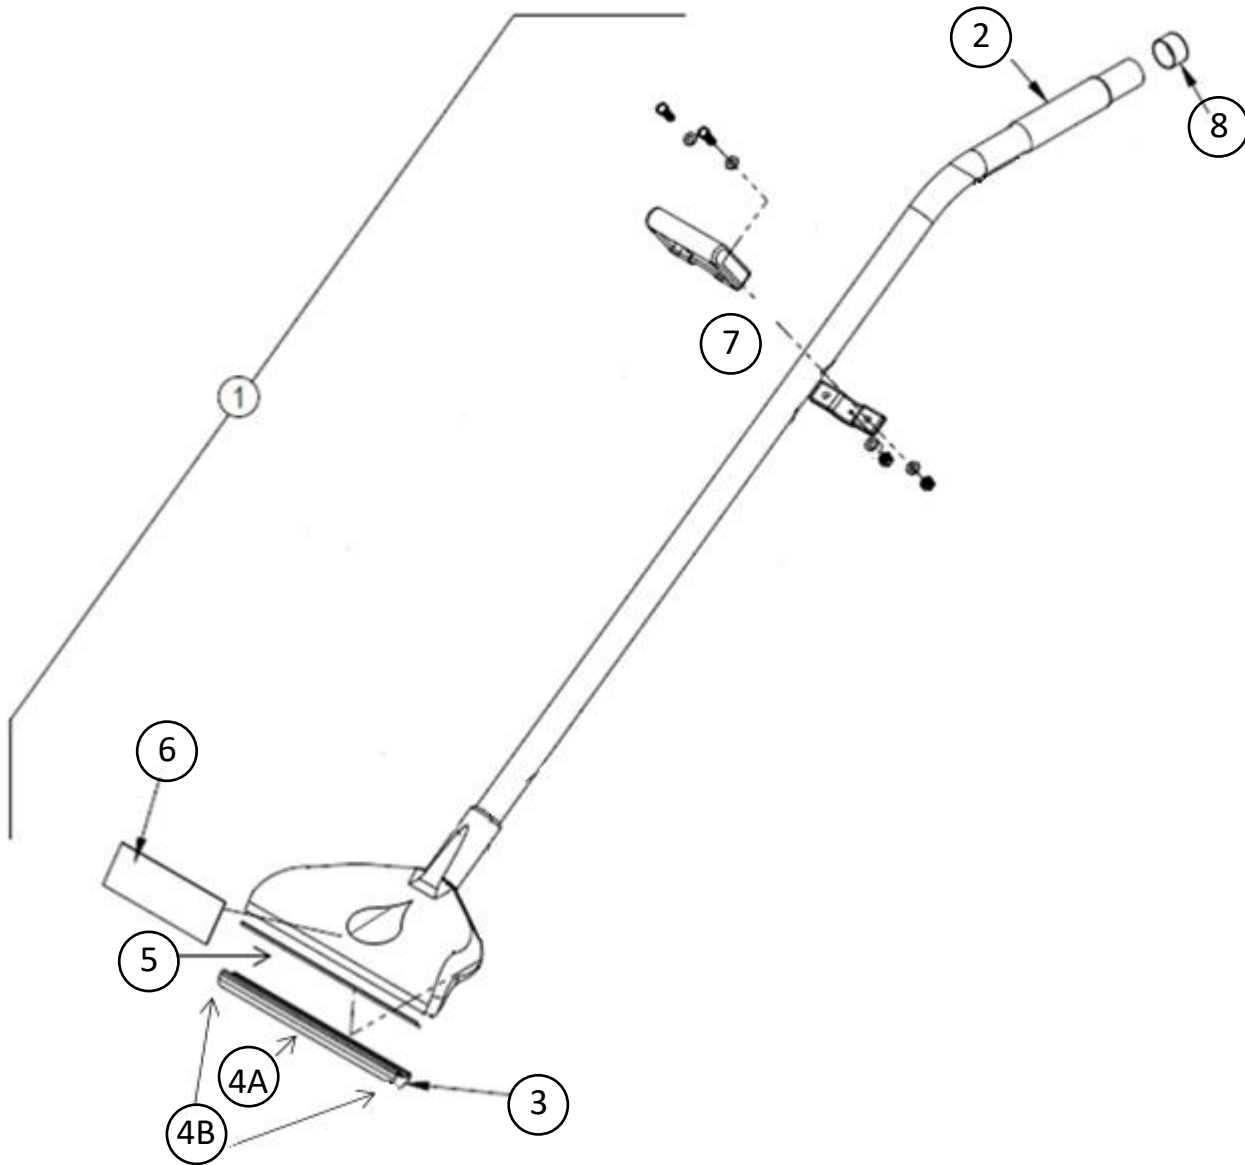

# Sharp Shooter 16" FEW

Item No.	Part No.	QTY	Description
1	05-10031-002	1	Full Assembly
2	41-09518	1	Handle Grip
3	39-00183	1	16" Glide
4A	90-00355	2	Glide Center Screw
4B	90-00270	2	Glide Side Screw
5	41-01335	1	16" Glide Gasket
6	22-00055	1	Sharp Shooter 16" Label
7	41-09542	1	Handle Assembly
8	41-00188	1	End Cap 2.0"