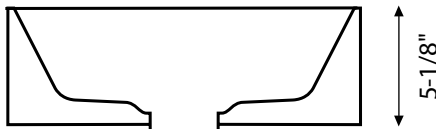


SPECIFICATIONS

Stylish contemporary rhombus design.

Features:

- No faucet holes
- Requires wall or counter-mount faucet
- No overflow drain

Material: Vitreous china

Installation: Above-counter or countertop

Dimensions: 21-5/8" W x 13-3/4" L x 5-1/8" D

Strainer not included

ADDITIONAL ACCESSORIES AVAILABLE

2645-0712
H-S02-W
Pop-Up Strainer
White

2644-0711
H-S02-CH
Pop-Up Strainer
Chrome

2643-0710
H-S02-BNO
Pop-Up Strainer
Brushed Nickel
With Overflow