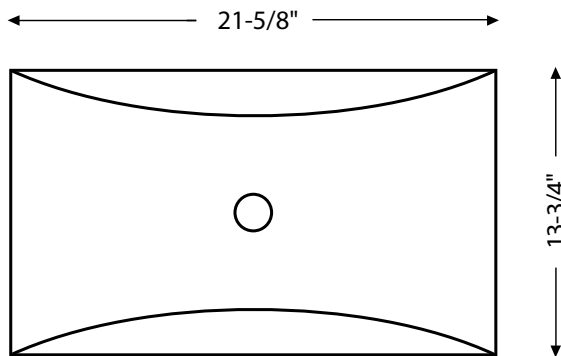


SPECIFICATIONS

Stylish contemporary rhombus design.

Features:

- No faucet holes
- Requires wall or counter-mount faucet
- No overflow drain

Material: Vitreous china

Installation: Above-counter or countertop

Dimensions: 21-5/8" W x 13-3/4" L x 5-1/8" D

Strainer not included

ADDITIONAL ACCESSORIES AVAILABLE

2645-0712
H-S02-W
Pop-Up Strainer
White

2644-0711
H-S02-CH
Pop-Up Strainer
Chrome

2643-0710
H-S02-BNO
Pop-Up Strainer
Brushed Nickel
With Overflow