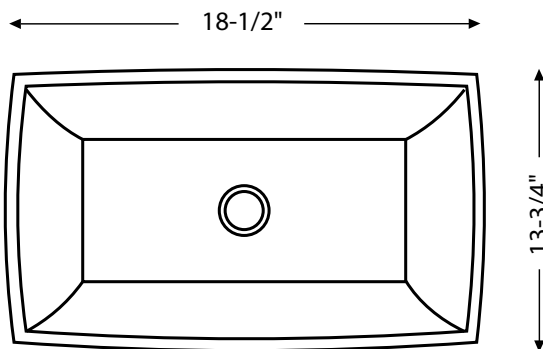

Material: Vitreous china

Installation: Above-counter or countertop

Dimensions: 18-1/2" W x 13-3/4" L x 5-5/16" D

Strainer not included

ADDITIONAL ACCESSORIES AVAILABLE

2645-0712
H-S02-W
Pop-Up Strainer
White

2644-0711
H-S02-CH
Pop-Up Strainer
Chrome

2643-0710
H-S02-BNO
Pop-Up Strainer
Brushed Nickel
With Overflow

SINK FEATURES

All HIVE sinks receive expert hands-on care under strict quality control throughout every stage of our modern manufacturing process. This ensures a "NO HASSLE" Limited Lifetime Warranty against all manufacturing defects in material and workmanship under normal use.