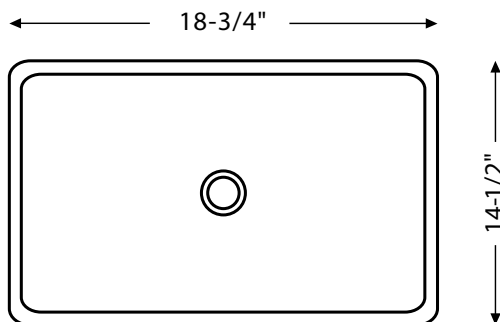


SPECIFICATIONS

Beautiful sleek modern European inspired design.

Features:

- No faucet holes
- Requires wall or counter-mount faucet
- No overflow drain

Material: Vitreous china

Installation: Above-counter or countertop

Dimensions: 18-3/4" W x 14-1/2" L x 5-1/8" D

Strainer not included

ADDITIONAL ACCESSORIES AVAILABLE

2645-0712
H-S02-W
Pop-Up Strainer
White

2644-0711
H-S02-CH
Pop-Up Strainer
Chrome

2643-0710
H-S02-BNO
Pop-Up Strainer
Brushed Nickel
With Overflow