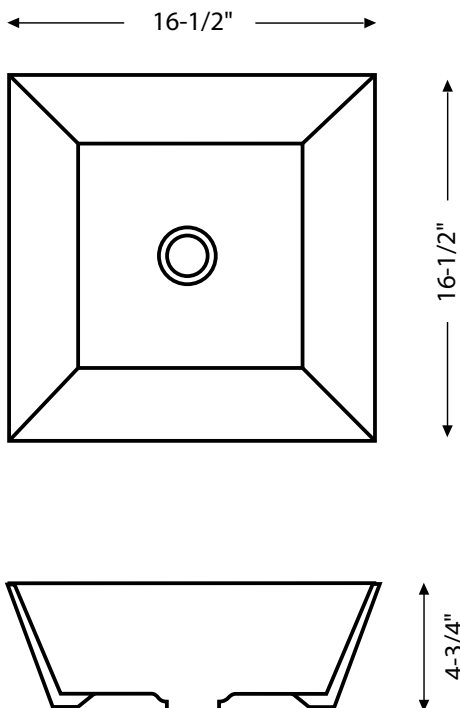


SPECIFICATIONS

This sink was inspired by the look of freestanding washbasins to sit above the countertop with a bold and dramatic presence.

Features:

- No faucet holes
- Requires wall or counter-mount faucet
- No overflow drain

Material: Vitreous china

Installation: Above-counter or countertop

Dimensions: 16-1/2" W x 16-1/2" L x 4-3/4" D

Strainer not included

ADDITIONAL ACCESSORIES AVAILABLE

2645-0712
H-S02-W
Pop-Up Strainer
White