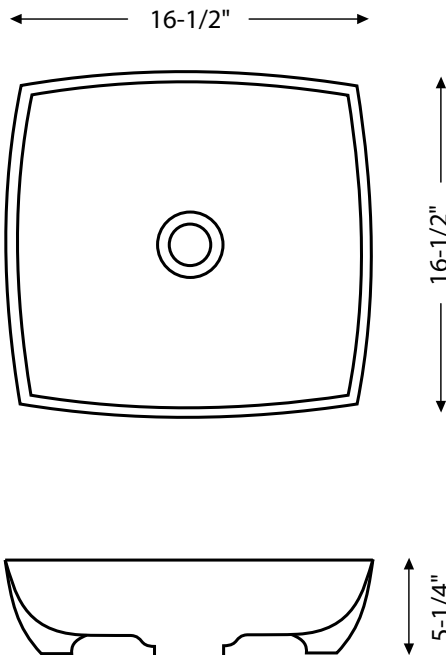


SPECIFICATIONS

This elegantly shaped sink rests as a sculptural centerpiece in your bath or powder room.

Features:

- No faucet holes
- Requires wall or counter-mount faucet
- No overflow drain

Material: Vitreous china

Installation: Above-counter or countertop

Dimensions: 16-1/2" W x 16-1/2" L x 5-1/4" D

Strainer not included

ADDITIONAL ACCESSORIES AVAILABLE

2645-0712
H-S02-W
Pop-Up Strainer
White

2644-0711
H-S02-CH
Pop-Up Strainer
Chrome