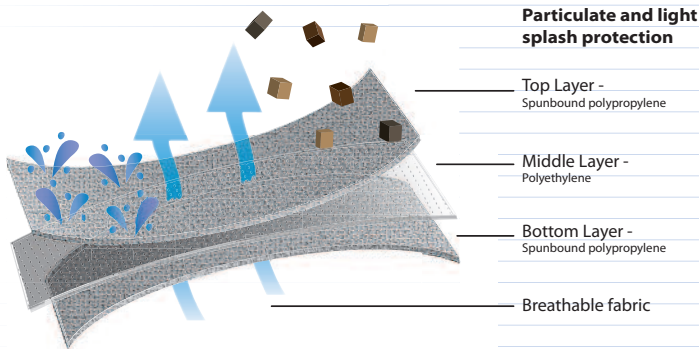

Rugged, heavy weight, **3 layer construction** provides excellent strength and durability.

**Unique design** provides protection from particulate and light splash.

**Breathable** for all day comfort.

Generous pattern design meets **ANSI sizing specifications**.

## Tri-Tuff Multi-Layer

▶ **Tri-layer material for light splash protection**

▶ **Durable and strong to prevent tear outs**

▶ **Full cut pattern for comfortable fit**