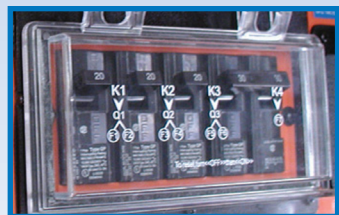

All outlets are circuit breaker protected against overloads. The circuit breaker panel has a clear weatherproof cover for easy viewing status of the breakers.