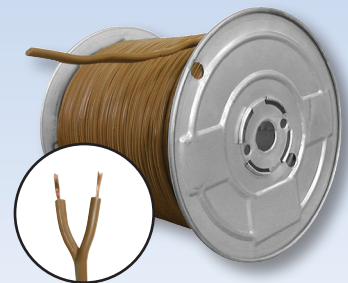

92001

*Please contact U.S. Wire & Cable for availability.