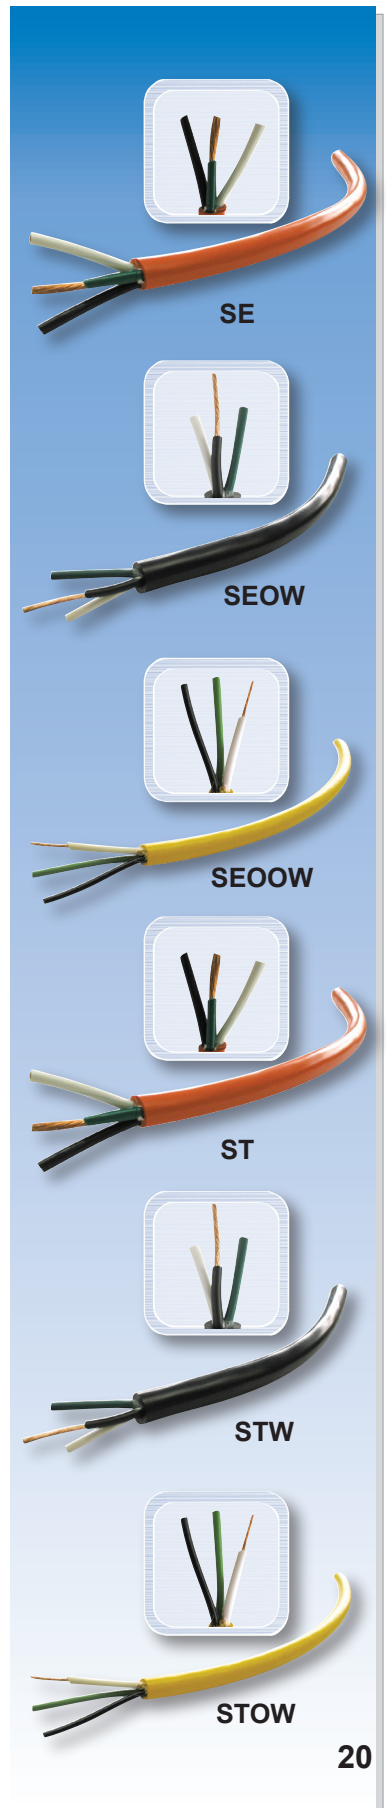

Insulation/Jacket: Thermoplastic (PVC) or Elastomer

Temperature: 105°C or 60°C (221°F or 140°F) to -50°C

Note: Available with green or green/yellow ground.

Application: For use as portable power cord for power tools, motors, appliances and hospital equipment. Excellent resistance to water, acids, ozone and oils.

Listed: UL-62 CSA C22.2-49 OSHA RoHS Compliant

TYPE ST-STO-STOW•UL•CSA•600V•60°C-105°C*

Supplied on a 30" Non Returnable Reel

CONDUCTOR NO.	CONDUCTOR			NOMINALS (INCHES)			AMPS	SHIP WT. LBS./M FT.
	AWG.	STRD		INSUL	JACKET	O.D.		
2	18	16x30		.030	.060	.345	10	65
3	18	16x30		.030	.060	.361	10	76
4	18	16x30		.030	.060	.390	7	89
2	16	26x30		.030	.060	.369	13	76
3	16	26x30		.030	.060	.387	13	91
4	16	26x30		.030	.060	.419	10	103
2	14	41x30		.045	.080	.501	18	127
3	14	41x30		.045	.080	.526	18	152
4	14	41x30		.045	.080	.569	15	186
2	12	65x30		.045	.095	.573	25	167
3	12	65x30		.045	.095	.601	25	208
2	10	105x30		.045	.095	.630	30	230
3	10	105x30		.045	.095	.670	30	280

Conductor: Fully annealed stranded bare copper

Insulation/Jacket: Thermoplastic (PVC) 600 volt

Temperature: 105°C or 60°C (221°F or 140°F) to -40°C

Note: Available with green or green/yellow ground.

Applications: For use as portable power cord for power tools, motors, appliances and hospital equipment. Excellent resistance to water, acids, ozone and oils.

Listed: UL-62 CSA C22.2-49 OSHA RoHS Compliant

*Please contact U.S. Wire & Cable for availability.