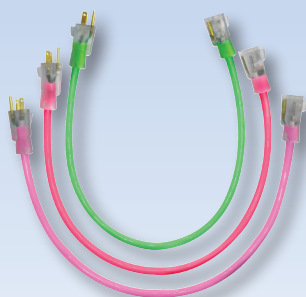

OUTDOOR ROUND CORDS SETS & POW-R-BLOCKS

Specialty Hard Service Vinyl Cord Sets

Outdoor or indoor SJTW vinyl cord sets constructed with double insulation and molded-on plugs. These cords were designed for promotional themes or for specific uses.

Three Conductor Grounded HI-VIZ Yellow & Black Cord -300V

Cord color designed for greater visibility and added safety, constructed with low-temperature extra flexible Temp-Flex™ cord material.

ITEM NUMBER	GA/COND	LENGTH (FT)	125V RATING	PACK	WEIGHT (LBS)	UPC CODE 0-44882-
54075	14/3	75	15A	4	31	42710-4
54100	14/3	100	13A	2	21	42712-8
55050	12/3	50	15A	4	31	42532-2
55100	12/3	100	15A	2	31	42533-9

55050

58050

Three Conductor Grounded HI-VIZ Yellow & Black Triple Outlet Pow-R-Block - 300V

SJTW, Heavy-duty female plug allows for connection of three separate cords.

ITEM NUMBER	GA/COND	LENGTH (FT)	125V RATING	PACK	WEIGHT (LBS)	UPC CODE 0-44882-
42050	14/3	50	15A	4	21	42689-3

“American Pride” Three Conductor Grounded Red & Blue Cord - 300V

Promotional patriotic theme, easily visible cord color for safety.

ITEM NUMBER	GA/COND	LENGTH (FT)	125V RATING	PACK	WEIGHT (LBS)	UPC CODE 0-44882-
58050	12/3	50	15A*	4	31	42532-2

“Contractors Choice” Three Conductor Grounded Red & White Cord - 300V

Red & White striped outer jacket for visibility and added safety.

ITEM NUMBER	GA/COND	LENGTH (FT)	125V RATING	PACK	WEIGHT (LBS)	UPC CODE 0-44882-
58100	14/3	100	13A	2	21	42712-8

High Visibility Lighted-End Cords

High visibility lighted-end cords combine all the features of our standard vinyl outdoor extension cords with ultra-high-visibility fluorescent colors plus a lighted receptacle. When the cord is plugged in, the lamp in the female connector lights up to tell you the power is on.