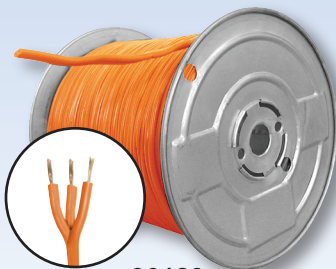

U.S. WIRE & CABLE

BULK WIRE - BLISTER PACKS

LC25

PW18

90162

90183

U.S. Wire offers a wide range of blister-packed bulk wire. All packs have a die-cut hole for peg-board hanging. Assorted sizes and colors are available.