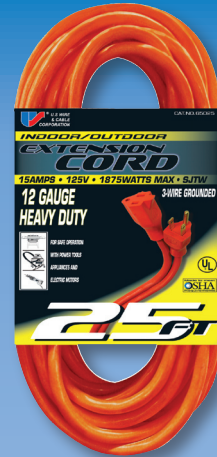

SJTW, medium flexibility vinyl cord set.

ITEM NUMBER	GA/COND	LENGTH (FT)	125V RATING	PACK	WEIGHT (LBS)	UPC CODE 0-44882-
60010	16/3	10	13A	24	20	42535-3
60025	16/3	25	13A	12	25	42540-7
60050	16/3	50	13A	12	49	42545-2
60100	16/3	100	10A	6	49	42550-6
63025	14/3	25	15A	6	16	42555-1
63050	14/3	50	15A	4	21	42560-5
63100	14/3	100	13A	2	21	42565-0
65025	12/3	25	15A	12	46	42570-4
65050	12/3	50	15A	4	31	42575-9
65100	12/3	100	15A	2	31	42580-3

Three Conductor Grounded Orange Triple Outlet Pow-R-Block - 300V

SJTW, Heavy-duty female plug allows for connection of three separate cords.

ITEM NUMBER	GA/COND	LENGTH (FT)	125V RATING	PACK	WEIGHT (LBS)	UPC CODE 0-44882-
62010	14/3	10	15A	12	13	43000-5
62025	14/3	25	15A	6	16	43002-9
62050	14/3	50	15A	4	21	43004-3
62100	14/3	100	13A	2	21	43006-7
64002	12/3	2	15A	12	12	43008-1
64025	12/3	25	15A	12	46	43009-1
64050	12/3	50	15A	4	31	43010-4
64100	12/3	100	15A	2	31	43012-8

Three Conductor Grounded Yellow Triple Outlet Pow-R-Block - 600V

Extra heavy-duty hard service cord, female plug allows for connection of three separate cords.

ITEM NUMBER	GA/COND	LENGTH (FT)	125V RATING	PACK	WEIGHT (LBS)	UPC CODE 0-44882-
66050	12/3	50	15A	4	31	66050-1
66100	12/3	100	15A	2	31	66052-5

Three Conductor Grounded Green Cord - 300V

Designed to blend easily with outdoor surroundings.

ITEM NUMBER	GA/COND	LENGTH (FT)	125V RATING	PACK	WEIGHT (LBS)	UPC CODE 0-44882-
50040	16/3	40	13A	12	49	68050-9
50080	16/3	80	10A	6	49	68055-4

65025
NEMA 1-15