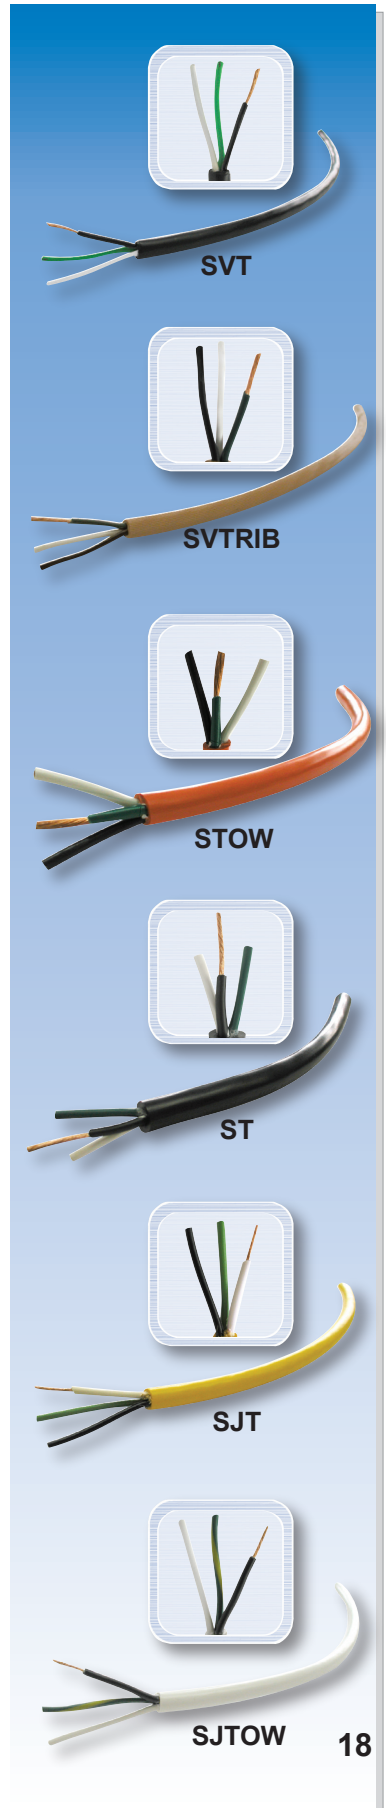

Application: Used on floor polishers, sanders, vacuum cleaners, food mixers and office machines

Listed: UL-62 CSA-C22.2-49 RoHS Compliant

TYPE SJT•SJTO•SJTOW•UL•CSA•300V•60°C-105°C*

Supplied on a 24"- 30" Non Returnable Reel

CONDUCTOR NO.	AWG.	STRD	NOMINALS (INCHES)			AMPS	SHIP WT. LBS./M FT.
			INSUL	JACKET	O.D.		
2	18	16x30	.030	.030	.285	10	42
3	18	16x30	.030	.030	.300	10	51
4	18	16x30	.030	.030	.330	7	68
5	18	16x30	.030	.030	.365	5.6	88
6	18	16x30	.030	.030	.400	5.6	110
7	18	16x30	.030	.030	.415	5.6	130
2	16	26x30	.030	.030	.309	10	51
3	16	26x30	.030	.030	.327	13	72
4	16	26x30	.030	.030	.359	10	85
5	16	26x30	.030	.030	.395	8	110
6	16	26x30	.030	.045	.470	8	136
7	16	26x30	.030	.045	.480	8	170
2	14	41x30	.030	.030	.341	18	73
3	14	41x30	.030	.030	.361	18	92
4	14	41x30	.030	.030	.397	15	111
5	14	41x30	.030	.045	.470	12	140
2	12	65x30	.030	.045	.411	25	103
3	12	65x30	.030	.045	.434	25	131
4	12	65x30	.030	.045	.475	20	165
5	12	65x30	.030	.045	.510	16	204
2	10	104x30	.045	.060	.553	30	160
3	10	104x30	.045	.060	.585	30	221

Conductor: Fully annealed stranded bare per ASTM B-174

Jacket: Polyvinyl Chloride (PVC)

Temperature: 105°C or 60°C (221°F or 140°F) to -40°C

Note: Available with green or green/yellow ground.

Applications: For use as portable power cord for power tools, motors, appliances and hospital equipment. Excellent resistance to water, acids, ozone and oils.

Listed: UL-62 CSA C22.2-49 OSHA RoHS Compliant

*Please contact U.S. Wire & Cable for availability.