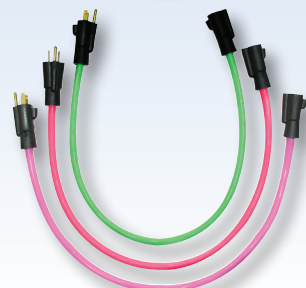

OUTDOOR ROUND CORDS SETS & POW-R-BLOCKS

Specialty Hard Service Vinyl Cord Sets

Outdoor or indoor SJTW vinyl cord sets constructed with double insulation and molded-on plugs. These cords were designed for promotional themes or for specific uses.

Three Conductor Grounded HI-VIZ Yellow & Black Cord -300V

Cord color designed for greater visibility and added safety, constructed with low-temperature extra flexible Temp-Flex™ cord material.

ITEM NUMBER	GA/COND	LENGTH (FT)	125V RATING	PACK	WEIGHT (LBS)	UPC CODE 0-44882-
54075	14/3	75	15A	4	31	42710-4
54100	14/3	100	13A	2	21	42712-8
55050	12/3	50	15A	4	31	42532-2
55100	12/3	100	15A	2	31	42533-9

55050

58050

Three Conductor Grounded HI-VIZ Yellow & Black Triple Outlet Pow-R-Block - 300V

SJTW, Heavy-duty female plug allows for connection of three separate cords.

ITEM NUMBER	GA/COND	LENGTH (FT)	125V RATING	PACK	WEIGHT (LBS)	UPC CODE 0-44882-
42050	14/3	50	15A	4	21	42689-3

“American Pride” Three Conductor Grounded Red & Blue Cord - 300V

Promotional patriotic theme, easily visible cord color for safety.

ITEM NUMBER	GA/COND	LENGTH (FT)	125V RATING	PACK	WEIGHT (LBS)	UPC CODE 0-44882-
58050	12/3	50	15A*	4	31	42532-2

“Contractors Choice” Three Conductor Grounded Red & White Cord - 300V

Red & White striped outer jacket for visibility and added safety.

ITEM NUMBER	GA/COND	LENGTH (FT)	125V RATING	PACK	WEIGHT (LBS)	UPC CODE 0-44882-
58100	14/3	100	13A	2	21	42712-8

High Visibility Lighted-End Cords

High visibility lighted-end cords combine all the features of our standard vinyl outdoor extension cords with ultra-high-visibility fluorescent colors plus a lighted receptacle. When the cord is plugged in, the lamp in the female connector lights up to tell you the power is on.