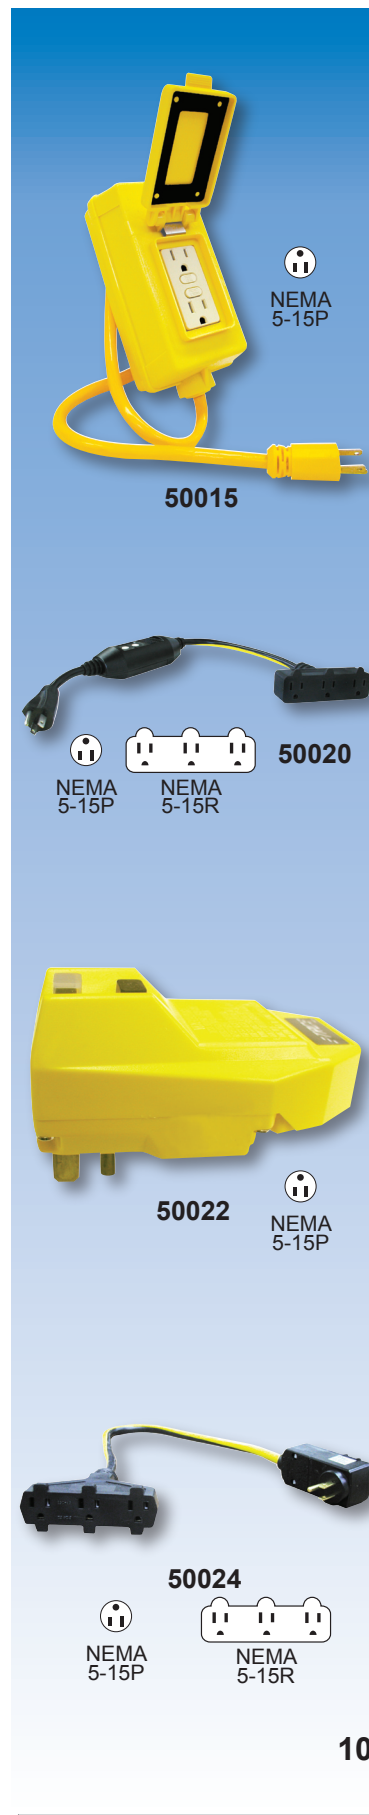

ITEM NUMBER	GA/COND	LENGTH (FT)	125V RATING	PACK	WEIGHT (LBS)	UPC CODE 0-44882-
50015	12/3	6	15A	6	6	42696-1
50017	12/3	6	15A	4	16	42697-8

* Item number 50017 is the same as 50015 but with 4 outlets instead of 2.

Waterproof In-Line GFCI to POW-R-Block™

Permanently molded triple outlet Pow-R-Block with in-line GFCI unit. Unit has both reset and manual test buttons. For indoor or outdoor use, SJTW wire type.

ITEM NUMBER	GA/COND	LENGTH (FT)	125V RATING	PACK	WEIGHT (LBS)	UPC CODE 0-44882-
50020	12/3	2	15A	6	6	42698-5

Attachable D.I.Y. GFCI Rainproof Plug

Do-it-yourself GFCI plug can be attached to any power tool or cord set, up to 12/3 wire, to make it meet OSHA specs for GFCI protection. Special sealant included to create rainproof connection

ITEM NUMBER	GA/COND	LENGTH (FT)	125V RATING	PACK	WEIGHT (LBS)	UPC CODE 0-44882-
50022	—	—	15A	10	7	42720-3

Temp-Flex-35™ Triple Outlet Pow-R-Block™ with GFCI Plug

Temp-Flex low temperature SJTW, yellow cord with a permanently molded Pow-R-Block outlet at one end and a GFCI plug at the other. Plug has both reset and manual test buttons and is rainproof.

ITEM NUMBER	GA/COND	LENGTH (FT)	250V RATING	PACK	WEIGHT (LBS)	UPC CODE 0-44882-
50024	12/3	2	15A	12	12	42724-1
50026	12/3	50	15A	2	16	42726-5
50028	12/3	100	15A	2	30	42728-9