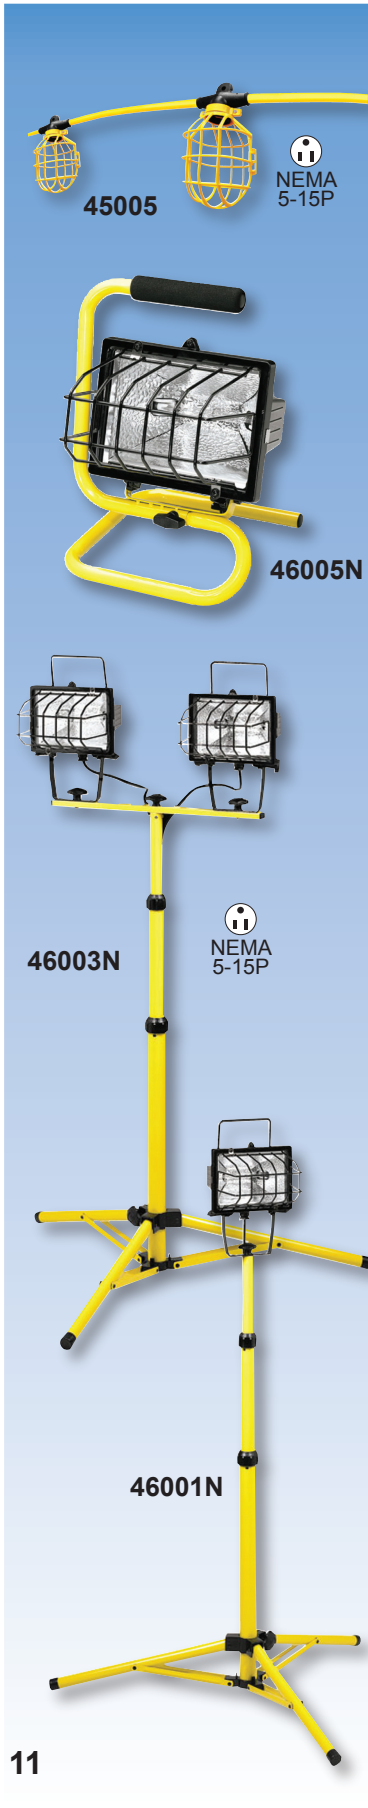

String-O-Light Replacement Cages

Available in plastic and metal.

ITEM NUMBER	GA/COND	LENGTH (FT)	125V RATING	PACK	WEIGHT (LBS)	UPC CODE 0-44882-
45405RCP	-	-	-	20	5	42825-5
45405RCM	-	-	-	20	7	42826-2

Rough Service Incandescent Light Bulb

75 watt, indoor/outdoor light bulb for use with String-O-Lights.

ITEM NUMBER	WATTAGE	VOLT RATING	PACK	WEIGHT (LBS)	UPC CODE 0-44882-
45475	75	120	12	12	42823-1

Halogen Quartz Portable Light with Tripod

The 500 watt bulbs in these quartz lights are 33% brighter than incandescent bulbs. Each bulb cage has an instant On/Off switch, directional pivot base and 8 ft. grounded cord and plug. Telescoping tripod will extend up to 7 ft. Collapsible for easy storage.

ITEM NUMBER	NO.OF BULBS	TOTAL WATTAGE	PACK	WEIGHT (LBS)	UPC CODE 0-44882-
46001N	1	500	2	16	42830-9
46003N	2	1000	2	19	42832-3

Halogen Quartz Portable Light

Quartz light with 500 watt bulb. Bulb cage has an instant On/Off switch and magnetic base for mounting to metal surfaces, 8 ft. grounded cord and plug.

ITEM NUMBER	NO.OF BULBS	TOTAL WATTAGE	PACK	WEIGHT (LBS)	UPC CODE 0-44882-
46005N	1	500	6	6	42834-7

Halogen Light Bulb

500 watt bulb for use with Halogen Portable Lights.

ITEM NUMBER	WATTAGE	VOLT RATING	PACK	WEIGHT (LBS)	UPC CODE 0-44882-
46020B	500	-	20	24	42839-2