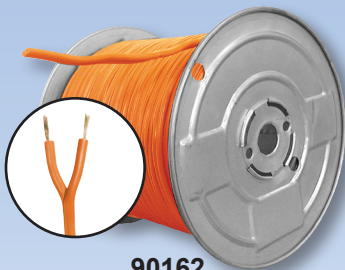

U.S. WIRE & CABLE

BULK WIRE - BLISTER PACKS

LC25

PW18

90162

90183

U.S. Wire offers a wide range of blister-packed bulk wire. All packs have a die-cut hole for peg-board hanging. Assorted sizes and colors are available.