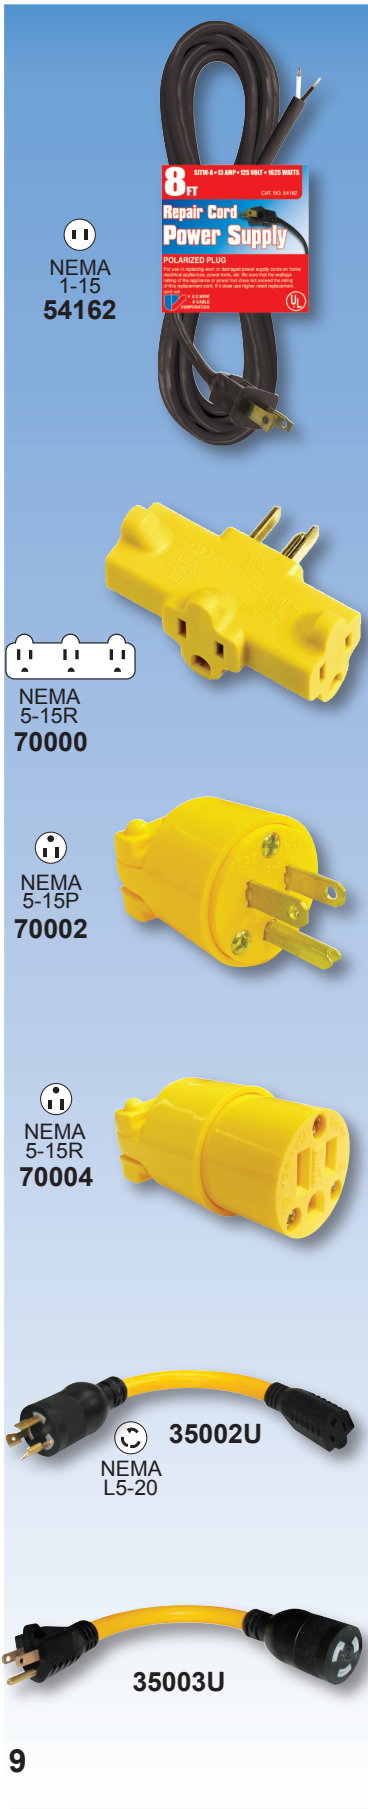

Replacement Power Tool Cord

Two conductor SJTW round black cord with polarized plug.

ITEM NUMBER	GA/COND	LENGTH (FT)	125V RATING	PACK	WEIGHT (LBS)	UPC CODE 0-44882-
54182	18/2	8	10A	24	6	68080-6
54162	16/2	8	13A	24	13	68082-0

Same as above with SJEW round black cord.

ITEM NUMBER	GA/COND	LENGTH (FT)	125V RATING	PACK	WEIGHT (LBS)	UPC CODE 0-44882-
54165	16/2	10	13A	24	11	68088-2

ADAPTERS AND REPLACEMENT PLUGS

A variety of UL and non-UL listed adapters and replacement plugs, both male and female, are available from U.S. Wire. All these items are bulk packed.

Triple Outlet Pow-R-Block™ Adapter

Three conductor adapter, yellow color.

ITEM NUMBER	125V RATING	PACK	WEIGHT (LBS)	UPC CODE 0-44882-
70000	15A	20	9	45032-4

Industrial Replacement Plug

Heavy-duty male and female replacement plugs, molded thermoplastic, for three conductor wire.

ITEM NUMBER	125V RATING	PACK	WEIGHT (LBS)	UPC CODE 0-44882-
70002	15A (MALE)	10	3	45033-1
70004	15A (FEMALE)	10	3	45034-8

U-Ground Multiple Outlet Adapter - STW 600V

Converts any extension cord set to double or triple outlet cord. Heavy-duty round yellow 600V cord.

ITEM NUMBER	GA/COND	NO. OF OUTLETS	125V RATING	PACK	WEIGHT (LBS)	UPC CODE 0-44882-
35002U	12/3	2 "Y"	20A	18	40	66053-2
35003U	12/3	3 "W"	20A	12	27	66054-9