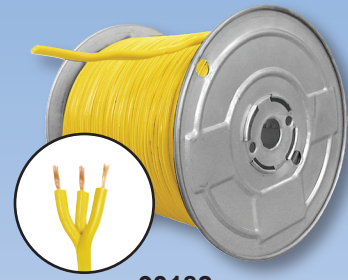

93182

Flat Lamp Cord*

Popular with do-it yourself trade. Flexible vinyl two conductor SPT-1 or SPT2 wire. For general household use or around the office, farm, etc.

ITEM NUMBER	GA/COND	WIRE TYPE	LENGTH (FT)	COLOR	PACK	WEIGHT (LBS)	UPC CODE 0-44882-
92001	18/2	SPT-1	250	Brown	4	20	65035-9
92002	18/2	SPT-1	250	White	4	20	65036-6
92003	18/2	SPT-1	250	Black	4	20	65037-3
92004	18/2	SPT-1	250	Gold	4	20	65038-0
92005	18/2	SPT-1	250	Silver	4	20	65039-7
92006	16/2	SPT-2	250	Brown	2	22	65040-3
92007	16/2	SPT-2	250	White	2	22	65040-3
92008	16/2	SPT-2	250	Black	2	22	65042-7