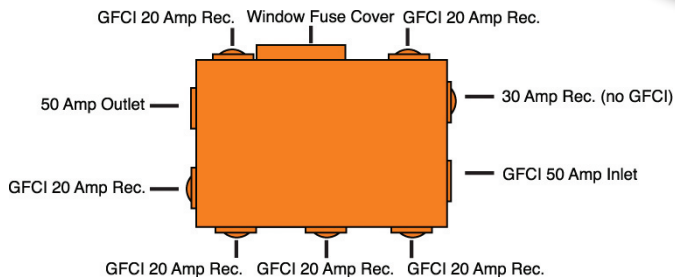

APPLICATIONS:
Construction Sites
Convention Centers
Stadiums
Party Rentals

- **Six (6) GFCI Protected 20 Amp Receptacles**
- **30 Amp Receptacle for Special Needs**
- **Circuit Breaker Protection for All Outlets**
- **High Visibility Safety, Neon Orange Color**

Temporary Power Box & Cords

UL listed. Provides outdoor power, even in wet and damp locations.

ITEM NUMBER	GA/COND	LENGTH (FT)	125V RATING	PACK	WEIGHT (LBS)	UPC CODE 0-44882-
TPB-376	-	-	50A	1	30	42842-2
TPC-0050	6/3,8/1	50	50A	1	40	42840-8
TPC-0100	6/3,8/1	100	50A	1	80	42841-5