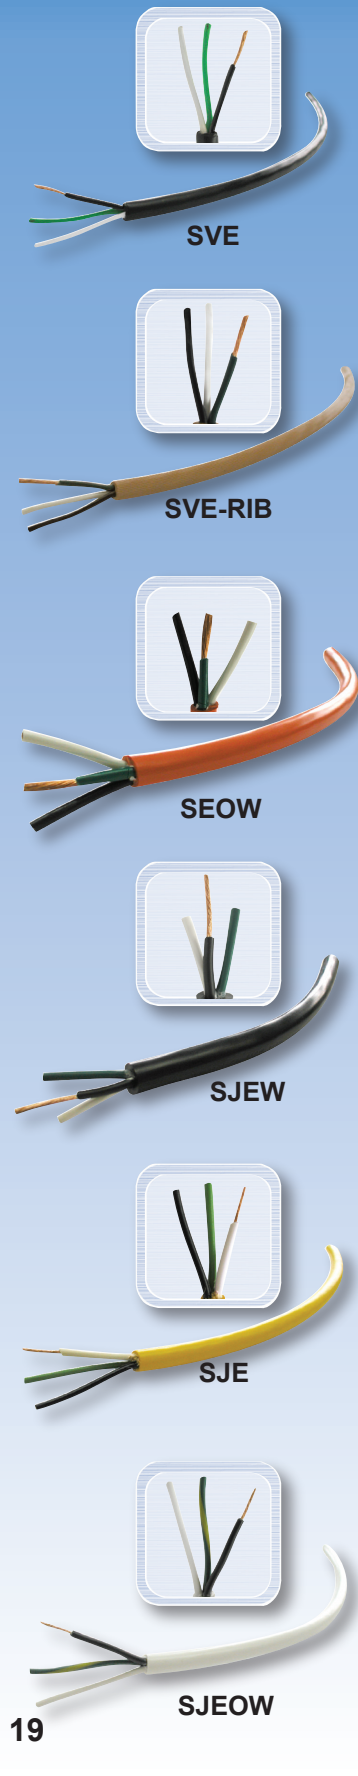

Listed: UL-62 CSA-C22.2-49 RoHS Compliant

TYPE SJE-SJEOW-SJEW•UL•CSA•300V•105°C*

Supplied on a 24" - 30" Non Returnable Reel

CONDUCTOR NO.	AWG.	STRD	NOMINALS (INCHES)			AMPS	SHIP WT. LBS./M FT.
			INSUL	JACKET	O.D.		
2	18	16x30	.030	.030	.285	10	42
3	18	16x30	.030	.030	.300	10	51
4	18	16x30	.030	.030	.330	7	68
5	18	16x30	.030	.030	.365	5.6	88
6	18	16x30	.030	.030	.400	5.6	110
7	18	16x30	.030	.030	.415	5.6	130
2	16	26x30	.030	.030	.309	10	51
3	16	26x30	.030	.030	.327	13	72
4	16	26x30	.030	.030	.359	10	85
5	16	26x30	.030	.030	.395	8	110
6	16	26x30	.030	.045	.470	8	136
7	16	26x30	.030	.045	.480	8	170
2	14	41x30	.030	.030	.341	18	73
3	14	41x30	.030	.030	.361	18	92
4	14	41x30	.030	.030	.397	15	111
5	14	41x30	.030	.045	.470	12	140
2	12	65x30	.030	.045	.411	25	103
3	12	65x30	.030	.045	.434	25	131
4	12	65x30	.030	.045	.475	20	165
5	12	65x30	.030	.045	.510	16	204
2	10	104x30	.045	.060	.553	30	160
3	10	104x30	.045	.060	.585	30	221

Conductor: Fully annealed stranded bare per ASTM B - 174

Insulation/Jacket: Polyvinyl Chloride (PVC) or Elastomer

Temperature: 105°C or 60°C (221°F or 140°F) to -50°C

Note: Available with green or green/yellow ground

Application: For use as portable power cord for power tools, motors, appliances and hospital equipment. Excellent resistance to water, acids, ozone and oils.

Listed: UL-62 CSA C22.2-49 OSHA RoHS Compliant

*Please contact U.S. Wire & Cable for availability.