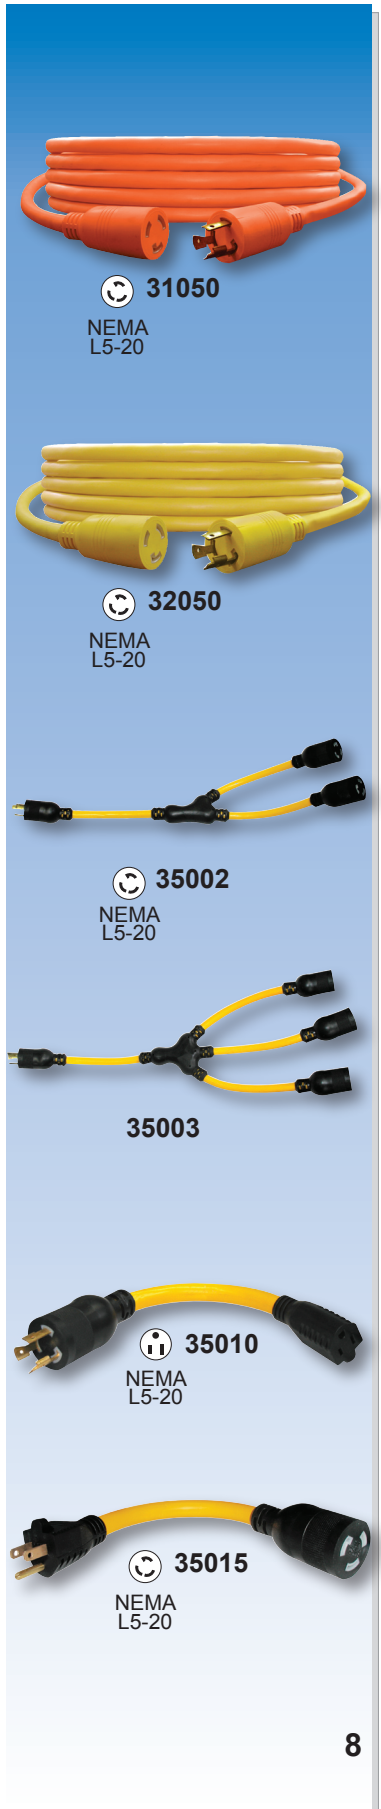

Twist-To-Lock Converter Adapter - STW 600V

Converts any 20A Twist-to-Lock extension cord to 15A standard cord. Heavy-duty round yellow 600V cord. 20A male to 15A female or 20A female to 15A male.

ITEM NUMBER	GA/COND	LENGTH (INCHES)	CONVERTS M TO F	PACK	WEIGHT (LBS)	UPC CODE 0-44882-
35010	12/3	12	20A to 15A	12	40	66048-8
35015	12/3	12	15A to 20A	12	27	66049-5